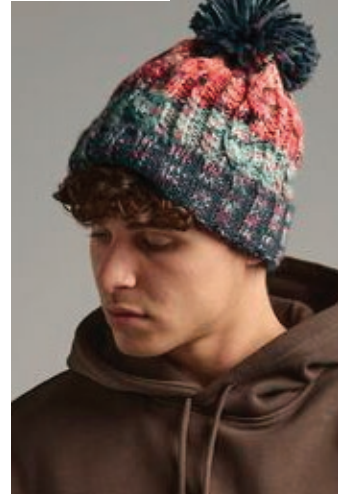

Recycled Original Pull-On Beanie
GBE/B44R

Beechfield
ORIGINAL HEADWEAR