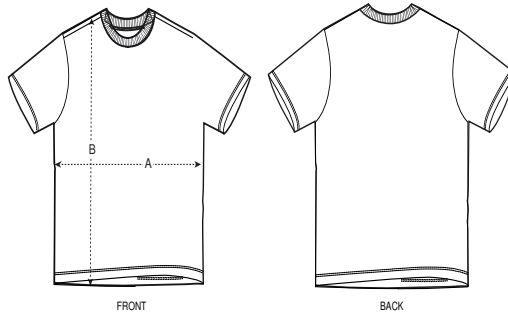

Colors

G. Dyed
Blue Stone
C732

G. Dyed
Black Rock
L140

G. Dyed
Latte
C733

Size Guide

Sizes		XXS	XS	S	M	L	XL	XXL	3XL
A	Half Chest	50	52	54	58	61	64	68	72
B	Body Length	65	68	72	76	78	80	82	84
C	Sleeve Length	21	22	23.5	25	25.5	26	26.5	27

Packing

Sizes		XXS	XS	S	M	L	XL	XXL	3XL
	Pieces/bag	5	5	5	5	5	5	5	5
	Pieces/box	25	50	50	50	50	50	50	25