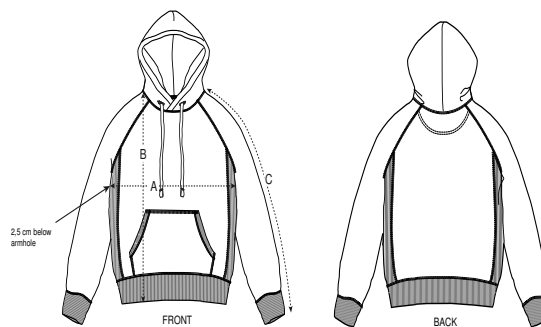

Whites

Colors

Essential Heathers

Special Heathers

Size Guide

Sizes		XXS	XS	S	M	L	XL	XXL	3XL
A	Half Chest	56	58	60	64	67	70	74	78
B	Body Length	62	65	69	73	75	77	79	81
C	Sleeve Length	74	74.5	80	84	85.2	87	87.2	88.1

Packing

Sizes		XXS	XS	S	M	L	XL	XXL	3XL
	Pieces/bag	5	5	5	5	5	5	5	5
	Pieces/box	10	15	15	15	15	15	15	10