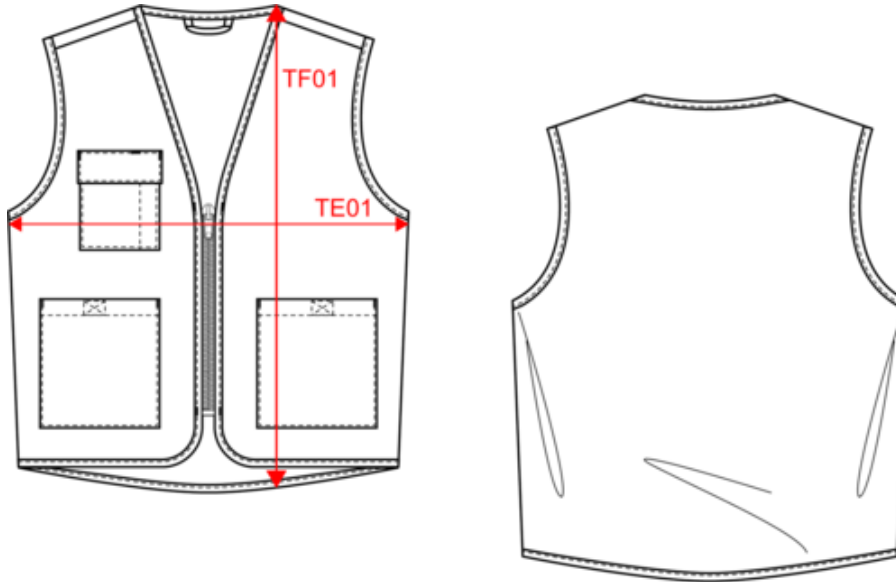

WK608

Unisex polycotton multi-pocket vest

- Lightweight, unlined fit.
- Super functional and practical with its multiple pockets.
- Supple, hard-wearing, easy-care fabric.

Outer: 65% polyester/35% cotton. Slim fit. 2 large patch pockets on the front with tear release fastening + 1 chest patch pocket with pen compartment. Matching plastic zip fastening. Hanging loop inside neck. Slightly drop hem. Matching binding finish around the armholes and hem. Name tag inside the garment. Tear-away brand label.

XS S M L XL XXL 3XL 4XL 5XL  190 g/m²

Certifications

More information

Logistic

Country of origin

BD - Bangladesh

Customs code

62024010

WK608

Unisex polycotton multi-pocket vest

Dimensions (cm)

Measurements in cm	XS	S	M	L	XL	XXL	3XL	4XL	5XL
TE01 - 1/2 chest width at 1.5cm below armhole	50.00	53.00	56.00	59.00	62.00	65.00	68.00	71.00	74.00
TF01 - Total height from HSP	72.50	74.50	76.50	78.50	80.50	82.50	84.50	86.50	88.50