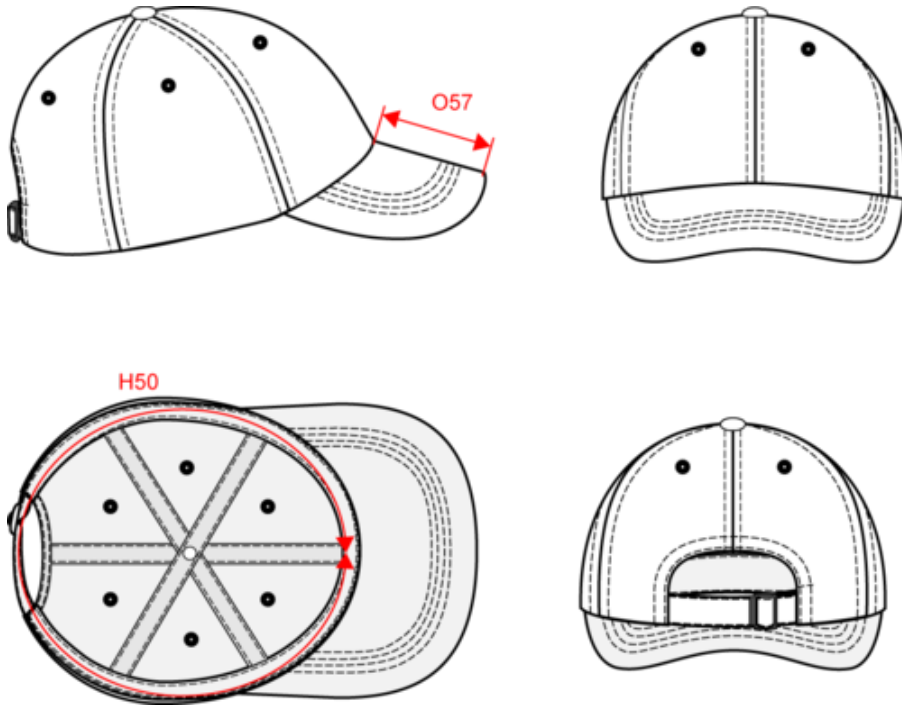

KP192

6-panel cap

100% cotton. 6-panel cap. Adjustable fastening with metal buckle and self-locking loop.

Certifications

More information

Logistic

Country of origin

CN - China

Customs code

65050030

KP192

6-panel cap

Dimensions (cm)

Measurements in cm	One Size
H50 - Head measurement	58.00
O57 - Deep of the peak on cap	7.00

KP192

6-panel cap