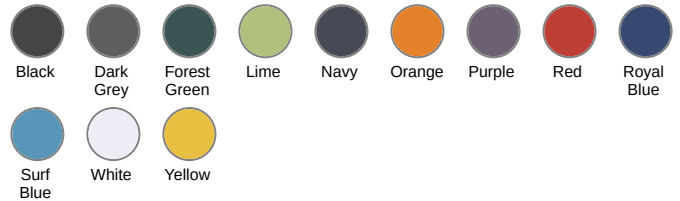

KP157

Polyester cap - 5 panels

- 12 available colourways.
- Quick to adjust thanks to the rear size adjuster with tear-release fastening for optimum fit.

100% polyester. 5 panels. Size adjuster with tear release fastening.

Certifications

More information

Logistic

CN - China

Customs code

65050030