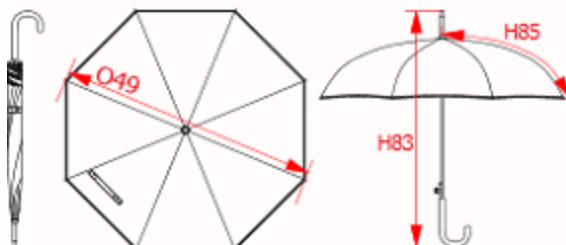

REFERENCE : KI2020

SIZES : U

COMPOSITION :

Main fabric : Polyester Pongee 190T 100%polyester
 Main fabric : Polyester Pongee 190T As contrast color binding all around the umbrella 8 fabric panels. 100%polyester
 Material 1 : Metal quality For ribs, stretchers 100%metal
 Material 1 : Metal quality For tips (x8) and top cap. 100%metal
 Material 4 : Wood quality Paint coating
 For the shaft + handle. 100%wood
 Material 6 : PA plastic quality For runner 100%polyamide

FABRIC CONSTRUCTION AND FINISHING :

Auto opening

ARTICLE WEIGHT :

1200 gr/pc

DESCRIPTION		COLORS	PANTONE SERIGRAPHIE
Français : Parapluie pognée bois		Navy / Beige	296C / 7530C
English : Automatic wooden umbrella		Burgundy / Beige	229C / 7530C
Nederlands : Automatic wooden umbrella		Bottle green / Beige	567C / 7530C
Deutsch : Holzstock regenschirm		Dark grey / Beige	432C / 7530C
Español : Paraguas mastil de madera			
Italiano : Ombrello con asta in legno			
Português : Chapéu de chuva com pega em madeira			
MEASUREMENT			
Description	U		
O49 Diameter of the umbrella	96		
H85 Length of the umbrella's ribs	58,50		
H83 Height of the umbrella's shaft	88		
PACKING			
Box	20 pcs / box U => L:96,5cm W:18,5cm H:50,5cm GW:25kg NW:24kg		