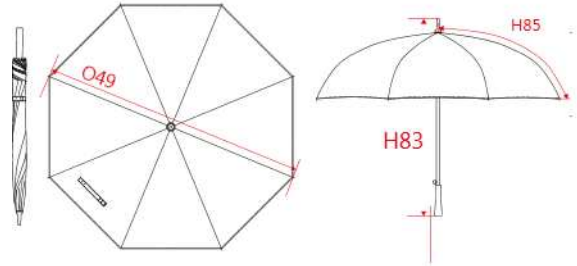

**REFERENCE :** KI2007

**SIZES :** U

**COMPOSITION :**

Main fabric : Polyester 210T 100%polyester  
 Main fabric : Polyester 210T As contrast color main fabric, just for 2 panels in some color ways. 100%polyester  
 Material 1 : Metal quality For tips, stretchers. metal  
 Material 1 : Metal quality For shaft (10mm) 100%metal  
 Material 2 : Steel quality For bottom and top spring. 100%steel  
 Material 3 : Fiberglass quality For ribs and stretchers 100%fiber glass  
 Material 4 : PP plastic quality For handle (spray color) and runner. 100%polypropylene

**FABRIC CONSTRUCTION AND FINISHING :**

Auto opening

**ARTICLE WEIGHT :**

360,9 gr/pc

DESCRIPTION		COLORS		PANTONE SERIGRAPHIE	
<b>Français :</b> Parapluie de golf		Black	Black	Black	
<b>English :</b> Golf umbrella		Black / Burnt lime	Black / 583C	Black / 583C	
<b>Nederlands :</b> Golfparaplu		Black / Orange	Black / 1495C	Black / 1495C	
<b>Deutsch :</b> Goldschirm		Black / Red	Black / 1795C	Black / 1795C	
<b>Español :</b> Paraguas de golf		Bottle green	567C	567C	
<b>Italiano :</b> Ombrello da golf		Burnt lime	583C	583C	
<b>Português :</b> Chapéu de chuva de golfe		Navy	296C	296C	
		Orange	1495C	1495C	
		Red	1795C	1795C	
		Royal blue	287C	287C	
		Sky blue	278C	278C	
		Slate grey	424C	424C	
		True Yellow	116C	116C	
		White	White	White	

MEASUREMENT						
Description	U					
<b>O49</b> Diameter of the umbrella	100					
<b>H83</b> Height of the umbrella's shaft	83,50					
<b>H85</b> Length of the umbrella's ribs	58					

PACKING	
Box	20 pcs / box Size => L:85,5cm W:17,5cm H:14,5cm GW: NW:7,218Kg