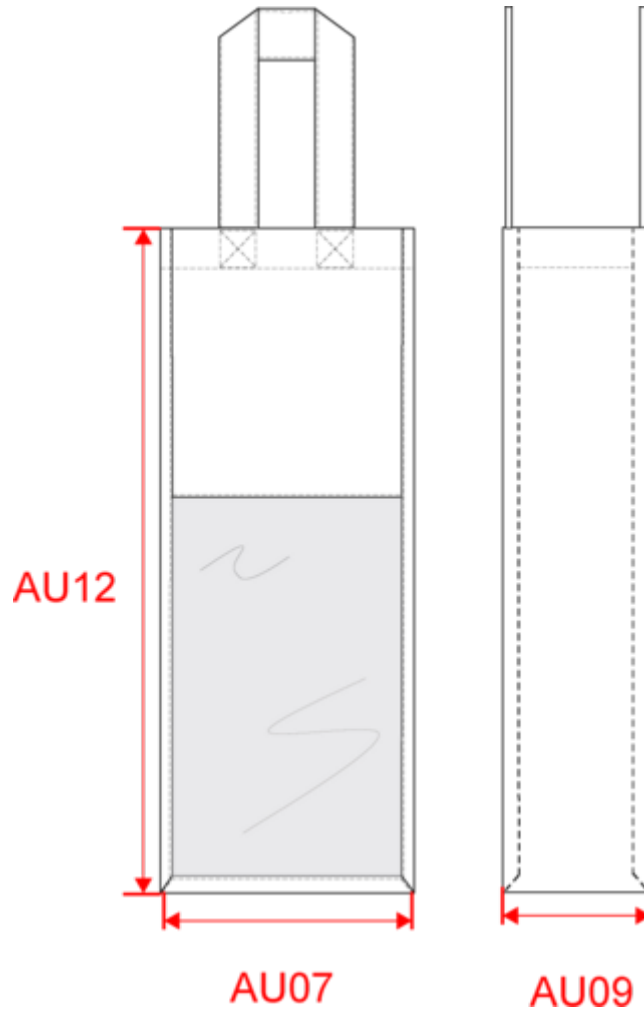

Certifications

More information

Logistic

Country of origin

IN - India

Customs code

42029298

Dimensions (cm)

Measurements in cm	One Size
AU07 - Total width	12.00
AU09 - Depth of bottom part	10.00
AU12 - Total height	36.00

KI0267

Jute bottle bag

Colours information

Black

RVB : 35,35,37
Pantone C : Black
Pantone TCX :
19-4004TCX

Natural

RVB : 229,227,215
Pantone C : 7534C
Pantone TCX :
12-0404TCX

Natural

RVB : 229,227,215
Pantone C : 7534C
Pantone TCX :
12-0404TCX

Gold

RVB : 158,132,-0
Pantone C : 7534C / -
Pantone TCX :
12-0404TCX / -