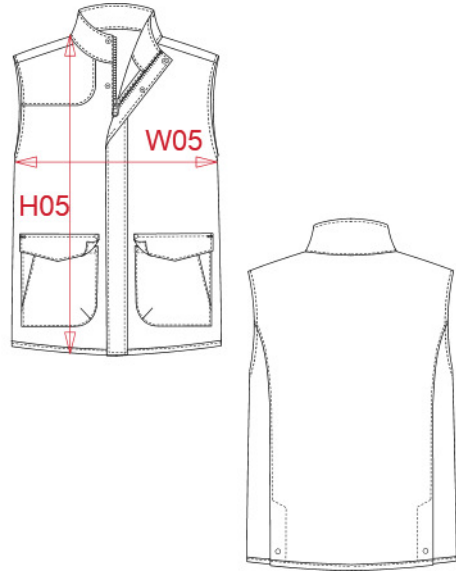

KARIBAN

REFERENCE : K6124

SIZES : S_M_L_XL_XXL_3XL_4XL

COMPOSITION :

Main fabric : Polyester pongee 240T - 80 100%polyester

Padding : Polyester polyfil - 150 For padding 100%polyester

Padding : Polyester polyfil - 100 For Front placket and flap pocket padding 100%polyester

Fabric 1 : Cotton corduroy - 285 For inner collar, front shoulder yoke, under flap pocket and bottom binding finishing 100% cotton

Lining 2 : Polyester taffeta 210T - 60 For lining, pocket sack and inner seam binding 100%polyester

WEIGHT :

Main fabric : 80 gsm

Padding : 150 gsm

Padding : 100 gsm

Fabric 1 : 285 gsm

Lining 2 : 60 gsm

TECHNICAL DETAIL :

WR: 600mm

ARTICLE WEIGHT :

506 gr/pc

DESCRIPTION
Français : Bodywarmer matelassé homme
English : Men's quilted bodywarmer
Nederlands : Gewatteerde herenbodywarmer
Deutsch : Herren-Steppweste
Español : Chaleco acolchado rombos de hombre
Italiano : Gilet trapuntato uomo
Português : Colete acolchoado de homem

COLORS	PANTONE SERIGRAPHIE
Black / Black	Black / Black
Navy / Black	433C / Black
Mossy green / Black	7771C / Black

MEASUREMENT							
Description	S	M	L	XL	XXL	3XL	4XL
H05 (M) Hauteur totale / Total height	73	75	77	79	81	83	85
W05 (M) 1/2 largeur poitrine / 1/2 chest width	52	55	58	61	64	67	70

CARE LABEL

PACKING	
Box	10 pcs / box S => L:60cm W:40cm H: 26cm GW:5.7kg NW:4.5kg M => L:60cm W:40cm H:26cm GW:6.4kg NW:5.2 kg L => L:60cm W:40cm H:26cm GW:6.5kg NW:5.3 kg XL => L:60cm W:40cm H:26cm GW:6.7kg NW:5.5kg XXL => L:60cm W:40cm H:28cm GW:7.0kg NW:5.8 kg 3XL => L:60cm W:40cm H:28cm GW:7.2kg NW:6kg 4XL => L:60cm W:40cm H:28cm GW:7.4kg NW:6.2kg