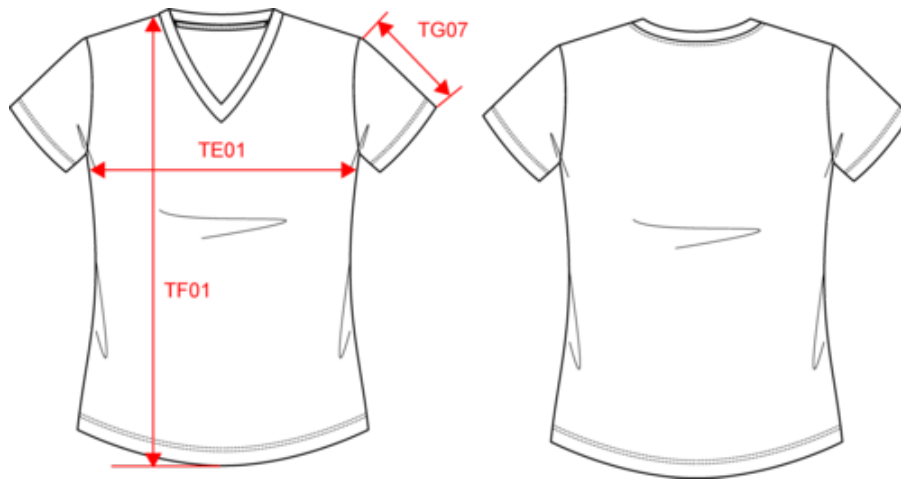

K3028IC

KARIBAN

K3029IC

Ladies' BIO150IC V-neck t-shirt

Dimensions (cm)

Measurements in cm	XS	S	M	L	XL	XXL	3XL
TE01 - 1/2 chest width at 1.5cm below armhole	43.00	46.00	49.00	52.00	55.00	58.00	61.00
TF03 - Front total height from HSP	60.00	62.00	64.00	66.00	68.00	70.00	72.00
TG07 - Short sleeve length	15.75	16.50	17.25	18.00	18.75	19.50	20.25