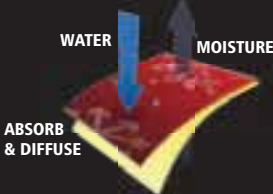

Breathable
Lightweight

Lightweight

COOL-DRY®
MOISTURE WICKING CONTROL

	S	M	L	XL	2XL
INCH	38	40	42	44	46
CM	97	102	107	112	117
CASE:	20		PACK: 5		

Note

Measurements refer to body size, not garment dimensions, and are in Inches and centimetres.