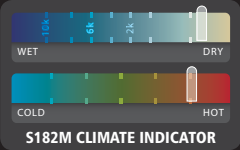

Breathable
Lightweight

Lightweight

COOL-DRY®
MOISTURE WICKING CONTROL

	S	M	L	XL	2XL
INCH	38	40	42	44	46
CM	97	102	107	112	117
CASE:	20		PACK: 5		

Note

Measurements refer to body size, not garment dimensions, and are in Inches and centimetres.