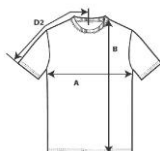

**GILDAN®**

**42000**

**Performance Adult T-Shirt**

**DETAILS**

<b>Weight</b>	170.0 G/SqM (White 161.0 G/SqM)
<b>Content</b>	100% Polyester
<b>Yarn Count</b>	29/1
<b>Features</b>	Seamed single-needle 2.2 cm collar Shoulder-to-shoulder taping Sideseamed Twin-needle sleeve and bottom hems Modern classic fit Midweight performance fabric (Hand of cotton) Wicking properties Snag resistant Tear away label
<b>Country of Origin</b>	Haiti, Honduras
<b>Sizes</b>	S-3XL
<b>Case Packs</b>	S - 3XL 36 PIECES
<b>Colours</b>	11
<b>SKU's</b>	66

**SPECIFICATIONS**

Centimeters	Tol-	Tol+	S	M	L	XL	2XL	3XL
<b>Chest (A)</b>	2.540	2.540	45.720	50.800	55.880	60.960	66.040	71.120
<b>Length from HPS (B)</b>	2.540	2.540	71.120	73.660	76.200	78.740	81.280	83.820
<b>Sleeve length (Centre back) (D2)</b>	2.540	2.540	41.275	45.085	48.260	51.435	54.610	57.785
Inches	Tol-	Tol+	S	M	L	XL	2XL	3XL
<b>Chest (A)</b>	0.750	0.750	18.000	20.000	22.000	24.000	26.000	28.000
<b>Length from HPS (B)</b>	1.000	1.000	28.000	29.000	30.000	31.000	32.000	33.000
<b>Sleeve length (Centre back) (D2)</b>	0.750	0.750	16.250	17.750	19.000	20.250	21.500	22.750