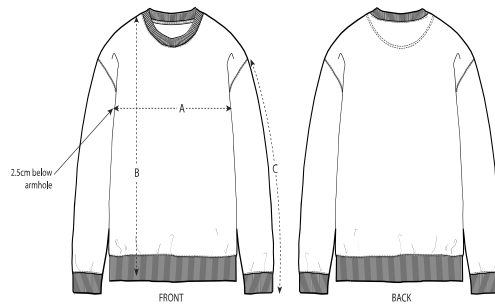

Colors

Size Guide

Sizes		XXS	XS	S	M	L	XL	XXL	3XL
A	Half Chest	46	49	52	55	58	61	64	67
B	Body Length	60.5	62.5	68	72	74	76	78	80
C	Sleeve Length	57	59	62.5	65	68.5	69	69.5	70

Packing

Sizes		XXS	XS	S	M	L	XL	XXL	3XL
	Pieces/bag	5	5	5	5	5	5	5	5
	Pieces/box	10	20	20	20	20	20	20	10