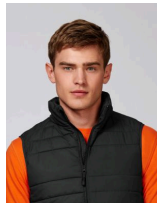

COLORS

WOMEN PADDED JACKET
STELLA WALKS

STJW081

The women's body warmer

Ripstop
100% Recycled polyester, 100% Elastomultiester with Sorona®
70 GSM

- Sleeveless
- Nylon zip at center front with herringbone puller and chin guard
- Side pockets with hidden nylon zip
- Side panels for better shape
- Elastic tape binding at armhole
- Inside hanger loop in herringbone tape
- Fully quilted
- Inside zip opening for easy decoration

MEDIUM FIT

XS	S	M	L	XL
----	---	---	---	----

Size guide

SIZES		XS	S	M	L	XL
A	Half Chest	46	49	52	55	58
B	Body Length	56	58	60	62	64

Combo options

Stanley Hikes

Printing Specifications

Fits all kinds of print techniques. Please download our printing guide for details.

Wash similar colours together, do not iron on print, wash inside out. Close all zips before washing. Use tennis balls for tumble dry at low temperature.

STANLEY/STELLA