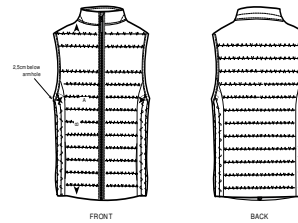

COLORS

WOMEN PADDED JACKET
STELLA WALKS

STJW081

The women's body warmer

Ripstop
100% Recycled polyester, 100% Elastomultiester with Sorona®
70 GSM

- Sleeveless
- Nylon zip at center front with herringbone puller and chin guard
- Side pockets with hidden nylon zip
- Side panels for better shape
- Elastic tape binding at armhole
- Inside hanger loop in herringbone tape
- Fully quilted
- Inside zip opening for easy decoration

MEDIUM FIT

XS	S	M	L	XL
----	---	---	---	----

Size guide

SIZES		XS	S	M	L	XL
A	Half Chest	46	49	52	55	58
B	Body Length	56	58	60	62	64

Combo options

Stanley Hikes

Printing Specifications

Fits all kinds of print techniques. Please download our printing guide for details.