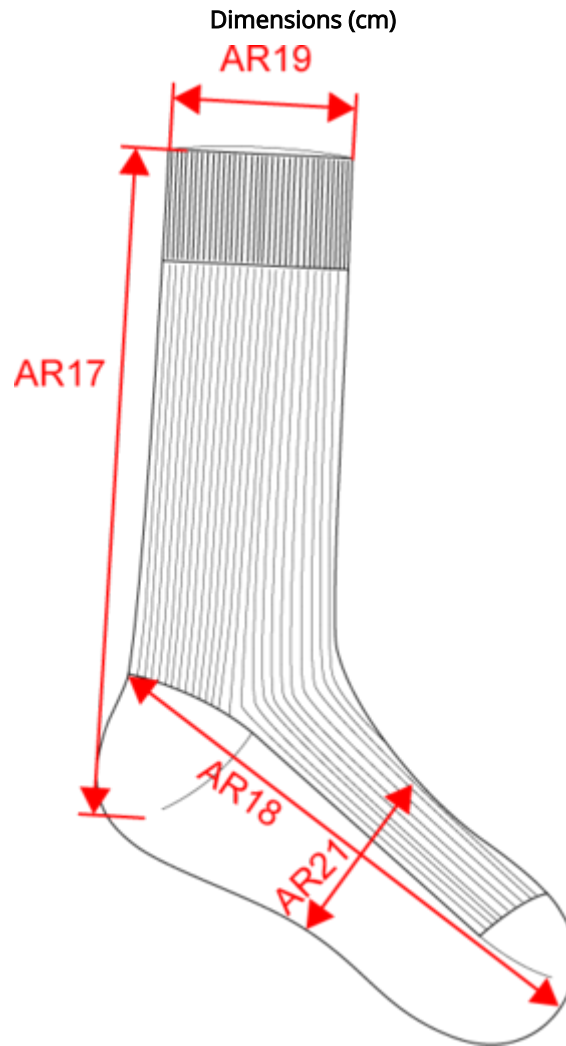

25 g/m²

Sizes

More information

Logistic

1 200

Country of origin

IT - Italy

Customs code

61159500

Washing instructions

Colours

Certifications

Measurements in cm	39/41	41/43	43/45
AR17 - Sock height from top edge to heel	32.00	34.00	36.00
AR18 - Feet length from heel to sock extremity	29.00	31.00	33.00
AR19 - Sock opening width (relaxed)	7.50	7.50	7.50