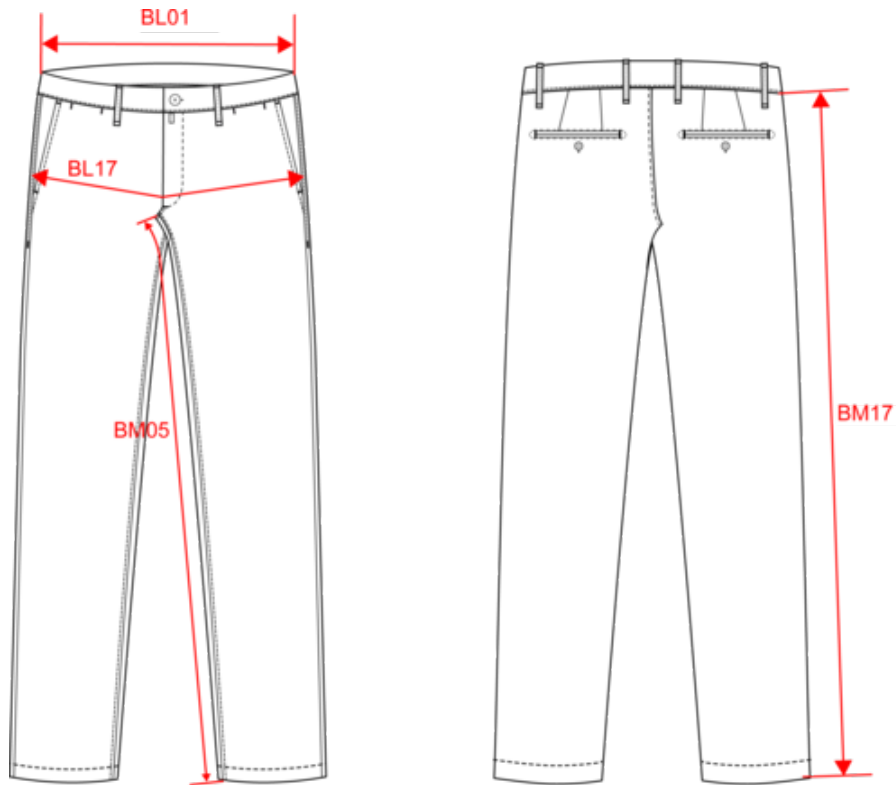

235 g/m²

Sizes

26 UK (36 FR) 28 UK (38 FR) 30 UK (40 FR) 32 UK (42 FR) 34 UK (44 FR) 36 UK (46 FR) 38 UK (48 FR) 40 UK (50 FR)

More information

Logistic

1 15

Country of origin

BD - Bangladesh

Organic
Certified by Ecocert Greenlife.
EGL N°183960 / TOPTEX France

Organic
Certified by Ecocert Greenlife.
EGL N°165651 / NATIVE SPIRIT

Dimensions (cm)

Measurements in cm	36	38	40	42	44	46	48	50
BL01 - 1/2 waist width (buttoned up and front band over back band)	38.50	40.50	42.50	44.50	46.50	49.00	51.50	54.00
BL17 - 1/2 hip width (measured parallel to waistband)	46.50	48.50	50.50	52.50	54.50	56.50	58.50	60.50
BM05 - Inseam length	83.00	83.00	83.00	83.00	83.00	83.00	83.00	83.00
BM17 - Side length (waistband excluded)	102.00	102.50	103.00	103.50	104.00	104.50	105.00	105.50

 **Pineapple**
RVB : 254,219,119
Pantone C : 120C
Pantone TCX : 12-0736TCX

 **Wet Sand**
RVB : 164,146,128
Pantone C : 7536C
Pantone TCX : 17-1312TCX

Logistic

Sizes	Width (cm)	Height (cm)	Length (cm)	Net weight (kg)	Gross weight (kg)	Pieces/Box	Pieces/Bundle
36 FR	40.00	17.00	60.00	5.65000	7.05000	15	1
38 FR	40.00	17.00	60.00	5.75000	7.35000	15	1
40 FR	40.00	17.00	60.00	5.95000	7.35000	15	1
42 FR	40.00	17.00	60.00	6.20000	7.60000	15	1
44 FR	40.00	17.00	60.00	6.38000	7.78000	15	1
46 FR	40.00	17.00	60.00	6.62000	8.02000	15	1
48 FR	40.00	17.00	60.00	6.75000	8.15000	15	1
50 FR	40.00	17.00	60.00	6.93000	8.33000	15	1