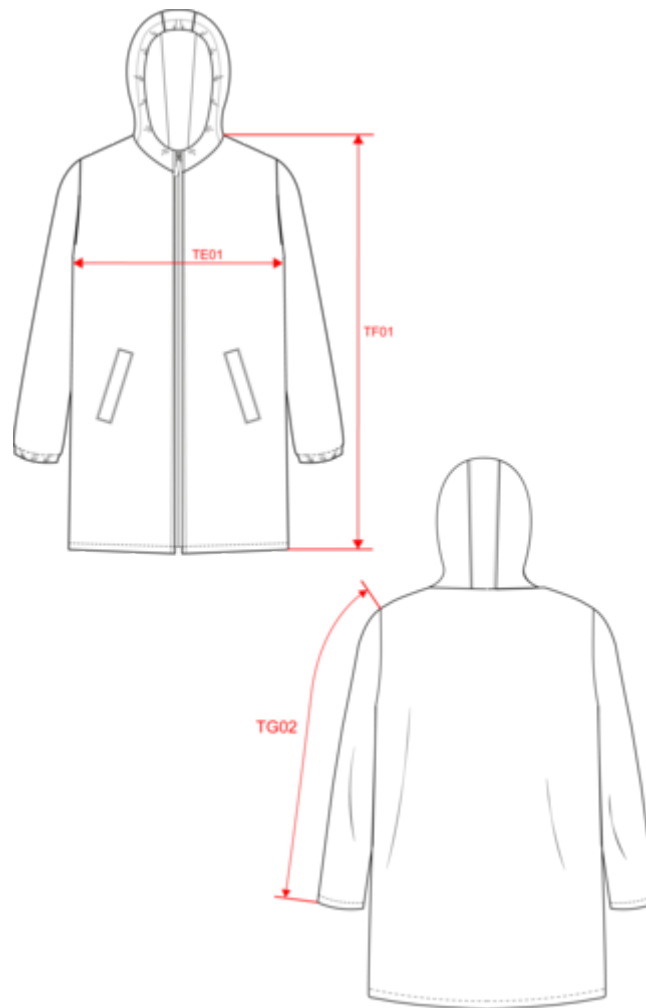

### Certifications

**NS615**  
Unisex eco-friendly waterproof jacket

**Dimensions (cm)**

| Measurements in cm                            | XXS   | XS    | S     | M     | L     | XL    | XXL   | 3XL   | 4XL   |
|---|-------|-------|-------|-------|-------|-------|-------|-------|-------|
| TE01 - 1/2 chest width at 1.5cm below armhole | 49.00 | 52.00 | 55.00 | 58.00 | 61.00 | 64.00 | 67.00 | 70.00 | 73.00 |
| TF01 - Total height from HSP                  | 83.00 | 85.00 | 87.00 | 89.00 | 91.00 | 93.00 | 95.00 | 97.00 | 99.00 |
| TG02 - Long sleeve length                     | 61.50 | 62.50 | 63.50 | 64.50 | 65.50 | 66.50 | 67.50 | 68.50 | 69.50 |