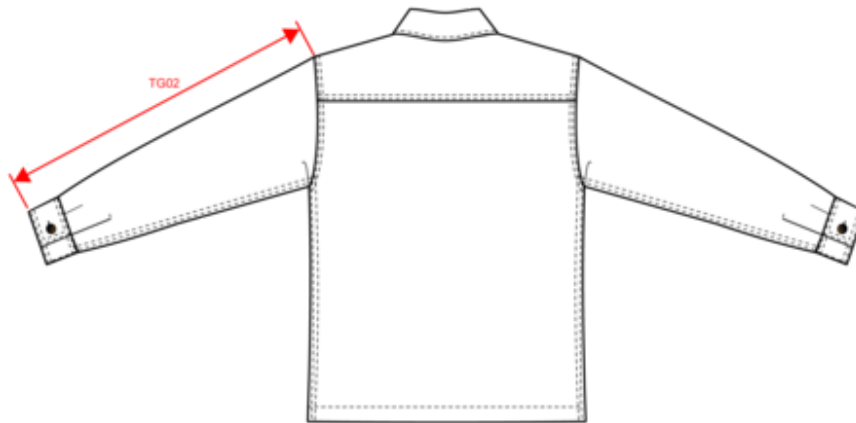

Certifications

 0.0000000000 g/m²

Sizes

 S - M - L - XL - XXL - 3XL

More information

Logistic

Washing instructions

Colours

Dimensions (cm)

Measurements in cm	S	M	L	XL	XXL	3XL
TE01 - 1/2 chest width at 1.5cm below armhole	52.00	55.00	58.00	60.00	64.00	67.00
TF01 - Total height from HSP	72.00	74.00	76.00	78.00	80.00	82.00
TG02 - Long sleeve length	65.00	66.00	67.00	68.00	69.00	70.00

native  spirit NS603

Colours information

Logistic

Sizes	Width (cm)	Height (cm)	Length (cm)	Net weight (kg)	Gross weight (kg)	Pieces/Box	Pieces/Bundle
-------	------------	-------------	-------------	-----------------	-------------------	------------	---------------