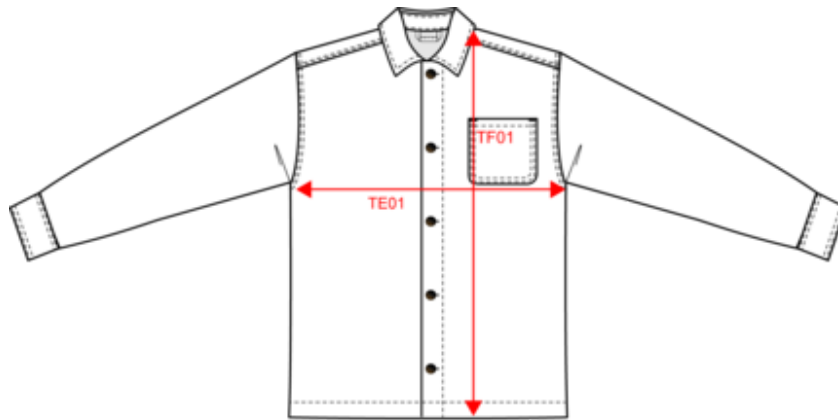

Certifications

 0.0000000000 g/m²

Sizes

 S - M - L - XL - XXL - 3XL

More information

Logistic

Washing instructions

Colours

Dimensions (cm)

Measurements in cm	S	M	L	XL	XXL	3XL
TE01 - 1/2 chest width at 1.5cm below armhole	52.00	55.00	58.00	60.00	64.00	67.00
TF01 - Total height from HSP	72.00	74.00	76.00	78.00	80.00	82.00
TG02 - Long sleeve length	65.00	66.00	67.00	68.00	69.00	70.00

native  spirit NS603

Colours information

Logistic

Sizes	Width (cm)	Height (cm)	Length (cm)	Net weight (kg)	Gross weight (kg)	Pieces/Box	Pieces/Bundle
-------	------------	-------------	-------------	-----------------	-------------------	------------	---------------