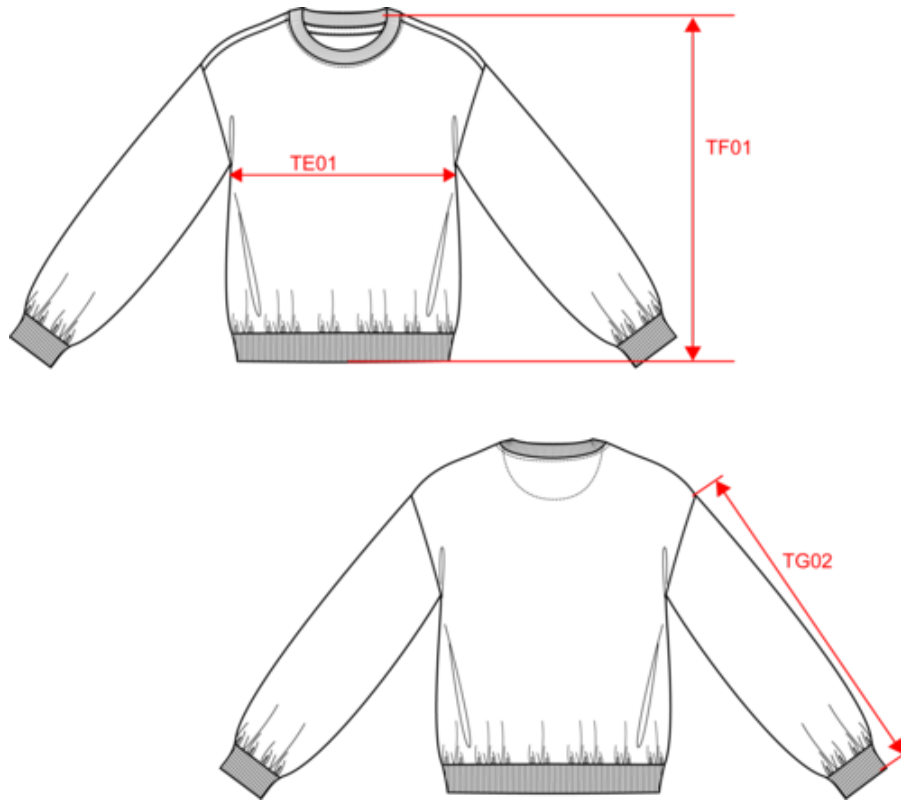

Made in Portugal 100% organic cotton Ringspun combed cotton Unisex Oversize fit with dropped shoulders and puff sleeves French terry inner 1/2 circle in the back Garment dyed after assembly: colours may vary slightly from item to item Cover stitch on the neckline, armholes, cuffs and bottom hem 1x1 rib cuffs and bottom hem Inner taped neckline with herringbone

Customs code

61102099

Washing instructions

Colours

Washed black  
 Washed Ivory  
 Washed Jade Green  
 Washed Navy Blue  
 Washed Organic Khaki  
 Washed Parma  
 Washed Pomelo

Certifications

NS415

Unisex oversized Terry280 sweatshirt - 280gsm

Dimensions (cm)

Measurements in cm	XS	S	M	L	XL	XXL
TE01 - 1/2 chest width at 1.5cm below armhole	61.00	64.00	67.00	70.00	73.00	76.00
TF01 - Total height from HSP	61.50	63.50	65.50	67.50	69.50	71.50
TG02 - Long sleeve length	48.00	48.75	49.50	50.25	51.00	51.75