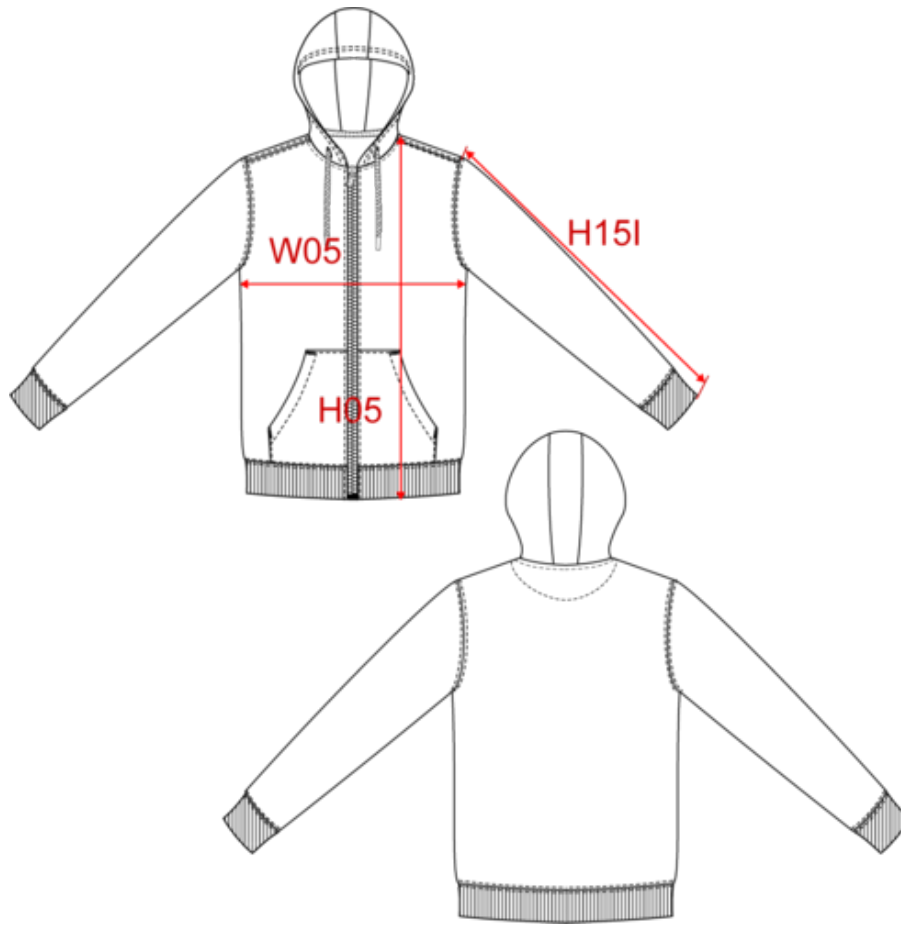

NS412
Recycled unisex zip sweatshirt - 300gsm

55% pre-consumer recycled cotton/45% post-consumer recycled polyester Unisex Straight fit Enzyme washed. Contrasting brushed fleece inner Recycled nylon zip Contrasting half-circle 2x2 rib neckline, bottom hem and cuffs Double over stitching on cuffs, armholes, bottom hem and neckline. Inner taped neck Hood lined with main material Round drawstring on hood with metal tip Buttonhole drawstring eyelets *Products made from recycled materials may have slight variations in composition and colour.

300 g/m²

Sizes

XXS - XS - S - M - L - XL - XXL - 3XL - 4XL

More information

Logistic

5 20

Country of origin

IN - India

Dimensions (cm)

Measurements in cm	XXS	XS	S	M	L	XL	XXL	3XL	4XL
H05 (M) - Total height	66.00	68.00	70.00	72.00	74.00	76.00	78.00	80.00	82.00
H15I (M) - Sleeve length with rib	64.00	65.00	66.00	67.00	68.00	69.00	70.00	71.00	72.00
W05 (M) - 1/2 chest width at 1.5cm below armhole	46.00	49.00	52.00	55.00	58.00	61.00	64.00	67.00	70.00

Recycled Navy Heather

RVB :
Pantone C : Based on 432C
Pantone TCX : Based on 19-4025TCX

Recycled Oxford Grey

RVB :
Pantone C : Based on 877C
Pantone TCX : Based on 16-3915TCX

Logistic

5

20

Sizes	Width (cm)	Height (cm)	Length (cm)	Net weight (kg)	Gross weight (kg)	Pieces/Box	Pieces/Bundle
XXS	40.00	40.00	60.00	9.20000	11.00000	20	1
XS	40.00	40.00	60.00	10.00000	11.80000	20	1
S	40.00	40.00	60.00	10.90000	12.70000	20	1
M	40.00	40.00	60.00	11.80000	13.60000	20	1
L	40.00	40.00	60.00	12.80000	14.60000	20	1
XL	40.00	40.00	60.00	13.60000	15.40000	20	1
XXL	40.00	40.00	60.00	14.10000	15.90000	20	1
3XL	40.00	40.00	60.00	15.00000	16.80000	20	1
4XL	40.00	40.00	60.00	15.80000	17.60000	20	1