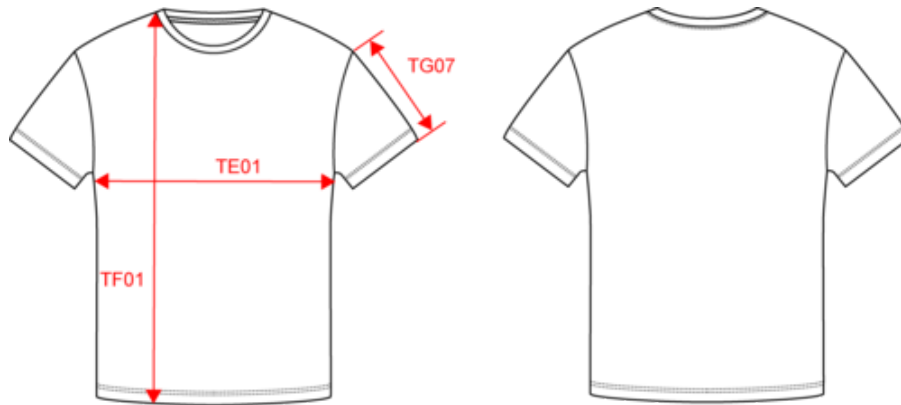

NS305
Unisex t-shirt 180 gsm

Dimensions (cm)

Measurements in cm	XXS	XS	S	M	L	XL	XXL	3XL	4XL	5XL
TE01 - 1/2 chest width at 1.5cm below armhole	43.00	46.00	49.00	52.00	55.00	58.00	61.00	64.00	67.00	70.00
TF01 - Total height from HSP	66.00	68.00	70.00	72.00	74.00	76.00	78.00	80.00	82.00	84.00
TG07 - Short sleeve length	19.50	20.25	21.00	21.75	22.50	23.25	24.00	24.75	25.50	26.25