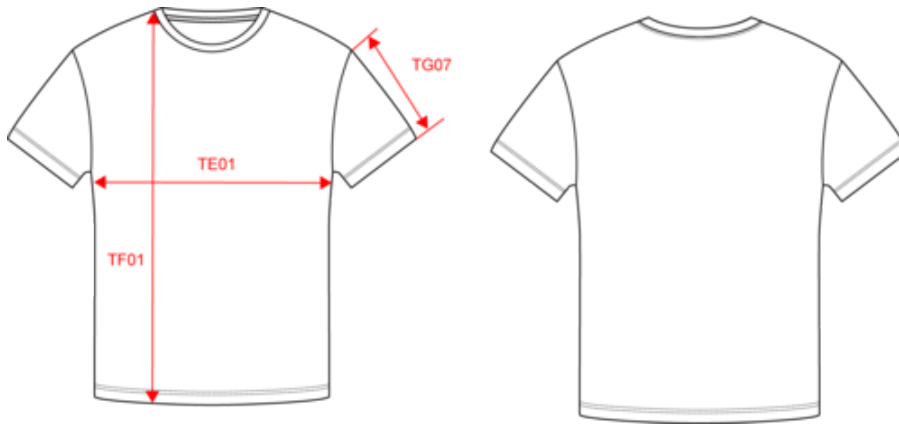

NS300
Unisex t-shirt - 155gsm

Dimensions (cm)

Measurements in cm	XXS	XS	S	M	L	XL	XXL	3XL	4XL	5XL
TE01 - 1/2 chest width at 1.5cm below armhole	43.00	46.00	49.00	52.00	55.00	58.00	61.00	64.00	67.00	70.00
TF01 - Total height from HSP	66.00	68.00	70.00	72.00	74.00	76.00	78.00	80.00	82.00	84.00
TG07 - Short sleeve length	19.50	20.25	21.00	21.75	22.50	23.25	24.00	24.75	25.50	26.25