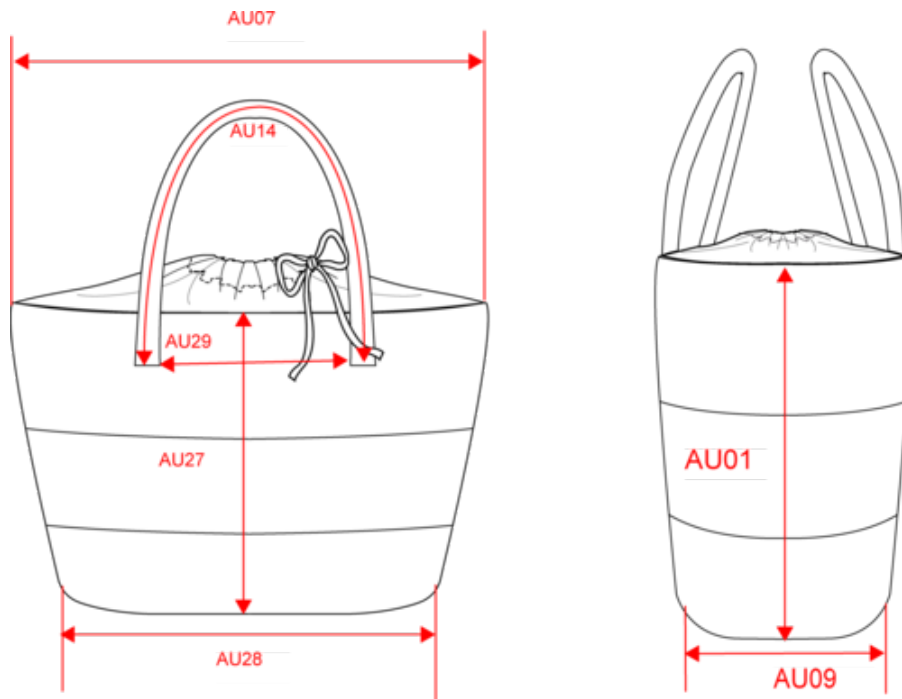

NS138

Seagrass and jute basket bag

 200 g/m²

Sizes

 One Size

More information

Logistic

Country of origin

Customs code

Washing instructions

Colours

Certifications

NS138
Seagrass and jute basket bag

Dimensions (cm)

Measurements in cm	One size
AU01 - Side height	25.50
AU07 - Total width	40.00
AU09 - Depth of bottom part	21.00
AU14 - Handle length	47.00
AU27 - Front height	25.50
AU28 - Bottom width	38.00
AU29 - Space between handle	14.00

NS138
Seagrass and jute basket bag

Colours information

Logistic

Sizes	Width (cm)	Height (cm)	Length (cm)	Net weight (kg)	Gross weight (kg)	Pieces/Box	Pieces/Bundle
One Size	39.00	52.00	46.00	3.20000	5.00000	4	1