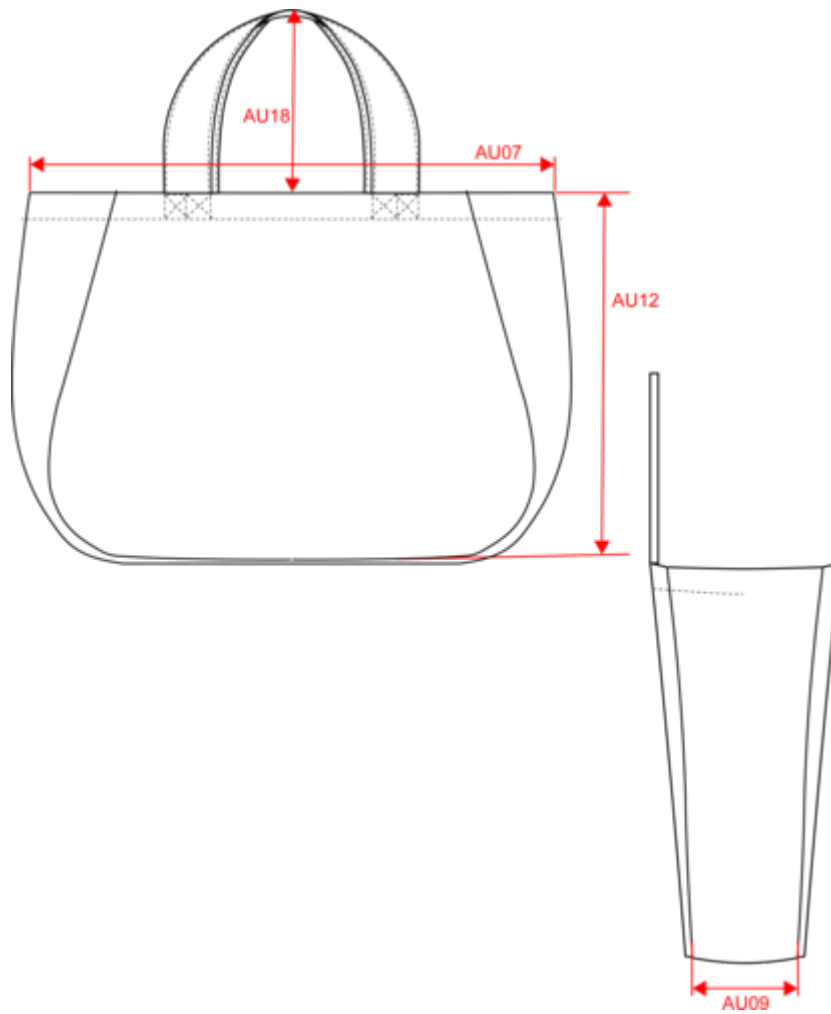

NS122
Linen shopping bag

100% linen Garment washed after assembly. colours may vary between products. Rounded bag with wide handles Side panels
Height: 23 cm, width: 5.5 cm, total length: 51 cm

 160 g/m²

 42029298

Washing instructions

Colours

 Black
  Ivory
  Jade Green
  Petal Rose
  Pineapple
  Wet Sand

Certifications

NS122
Linen shopping bag

Dimensions (cm)

Measurements in cm	One size
AU07 - Total width	51.00
AU09 - Depth of bottom part	16.00
AU12 - Total height	39.00
AU14 - Handle length	50.00
AU18 - Shoulder straps total height	23.00