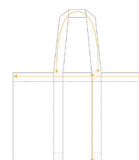

HEAVY
PANAMA
WEAVE

Neutral®

Certified Responsibility™

090054
BEACH BAG

DESCRIPTION

Extra Heavy Panama Weave / Long handles / Reinforced at stress points / Inside pocket (24 cm x 21 cm) / Bottom gusset / Neutral® & Fair-trade flaglabels at side / Multifunctional straps

COMPOSITION

100% Organic Fairtrade Cotton
Heavy Panama Weave, 300 g/m²

SIZES

One Size

COLOURS

MEASUREMENTS

| Size | Width | Height | Gusset | Handles |
|----------|-------|--------|--------|---------|
| One size | 55 | 38 | 14 | 66 |