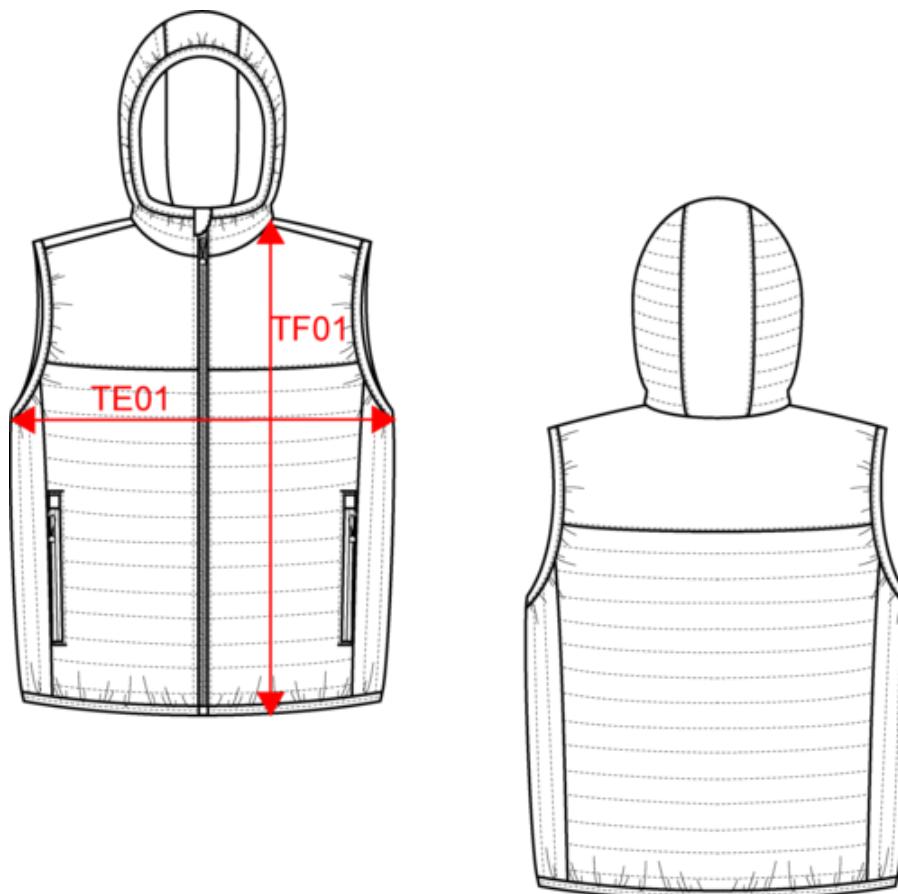

# PROACT<sup>®</sup>

PA237

Adult hooded bodywarmer

Dimensions (cm)

Measurements in cm	XS	S	M	L	XL	XXL	3XL
TE01 - 1/2 chest width at 1.5cm below armhole	51.00	54.00	57.00	60.00	63.00	66.00	69.00
TF01 - Total height from HSP	69.50	71.50	73.50	75.50	77.50	79.50	81.50