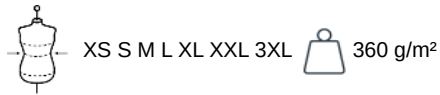

PA237

Adult hooded bodywarmer

- Warm and ultra-lightweight.
- Folds up into storage bag.
- Earphone access.

100% polyamide (Marl Dark Grey: 70% polyamide/30% polyester). Polyester inner padding. Warm and ultra-lightweight. Folds up into storage bag. Decorative front zip fastening. 2 front zipped pockets, including one with a fluorescent phone pocket. Earphone access. Contrasting lining and hood. Elasticated binding on edges. Injected padding: the weight may vary depending on the areas of the garment. Total weight is indicative.