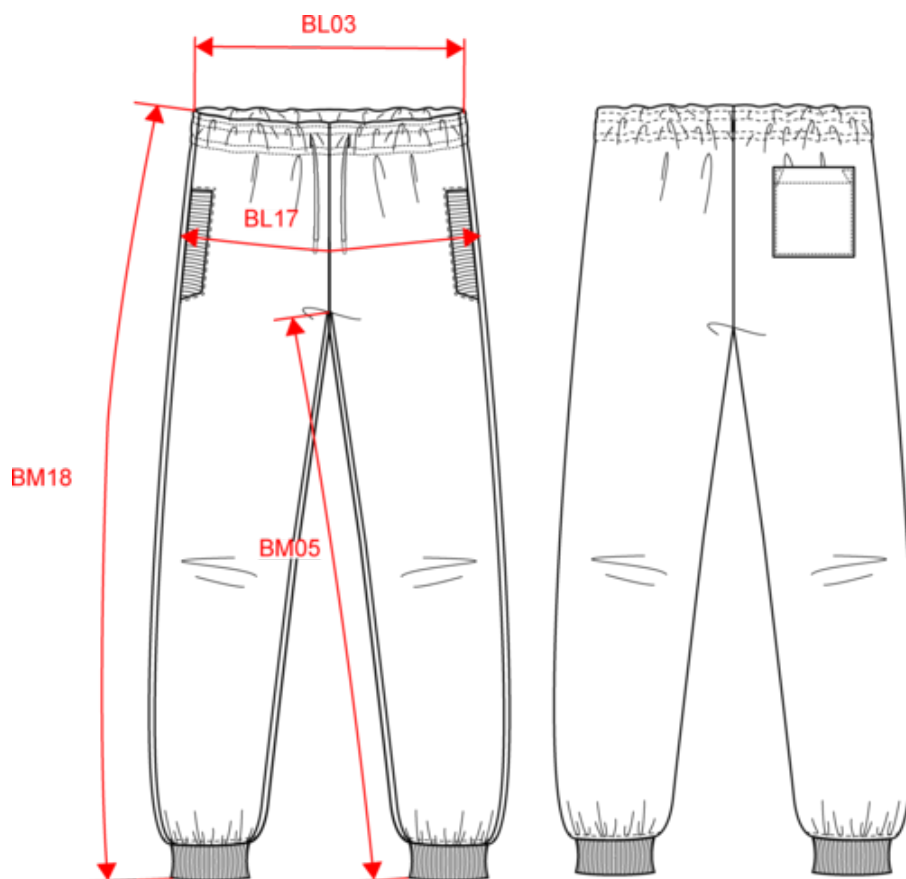

### Dimensions (cm)

Measurements in cm	XS	S	M	L	XL	XXL	3XL
BL03 - 1/2 elasticated waist width relaxed (front over back)	33.00	35.00	37.00	39.00	42.00	45.00	48.00
BL17 - 1/2 hip width (measured parallel to waistband)	45.00	48.00	51.00	54.00	57.00	60.00	63.00
BM05 - Inseam length	76.50	77.00	77.50	78.00	78.50	79.00	79.50
BM18 - Side length (waistband included)	100.75	102.00	103.25	104.50	105.75	107.00	108.25