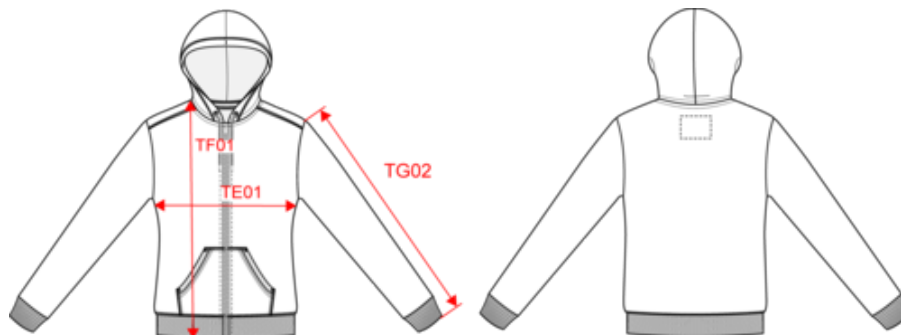

Dimensions (cm)

| Measurements in cm | XS | S | M | L | XL | XXL |
|---|-------|-------|-------|-------|-------|-------|
| TE01 - 1/2 chest width at 1.5cm below armhole | 45.00 | 48.00 | 51.00 | 54.00 | 57.00 | 60.00 |
| TF01 - Total height from HSP | 61.00 | 63.00 | 65.00 | 67.00 | 69.00 | 71.00 |
| TG02 - Long sleeve length | 60.00 | 61.00 | 62.00 | 63.00 | 64.00 | 65.00 |