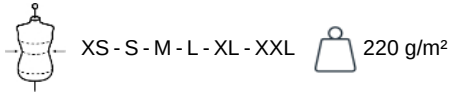

KARIBAN

KV2207

Ladies' vintage short sleeve polo shirt

- Faded look for a unique and trendy style.
- Contemporary, casual style.
- Vintage Collection. NO LABEL.

100% cotton (Ash Heather : 98 % cotton / 2 % viscose). "Vintage" look piqué knit. Ribbed neck. Double herringbone will taped neck and side slits. Placket with 3 contrasting buttons. Twin needle finish at hem and ribbed cuffs. This product has been specially treated and appears intentionally aged. This manufacturing process results in colour variations between products and makes each piece unique. No brand label, only size information for easy relabelling. Certified STANDARD 100 by OEKO-TEX® N° CQ1007/7, IFTH.

KV2207

Ladies' vintage short sleeve polo shirt

Dimensions (cm)

Measurements in cm	XS	S	M	L	XL	XXL
TE01 - 1/2 chest width at 1.5cm below armhole	43.00	46.00	49.00	52.00	55.00	58.00
TF03 - Front total height from HSP	59.50	61.50	63.50	65.50	67.50	69.50
TF04 - Back total height from HSP	60.50	62.50	64.50	66.50	68.50	70.50
TG07 - Short sleeve length	13.50	14.00	14.50	15.00	15.50	16.00

Vintage Navy

RVB : 48,51,71
Pantone C : 533C
Pantone TCX : 19-3921TCX

Logistic

5

30

Sizes	Width (cm)	Height (cm)	Length (cm)	Net weight (kg)	Gross weight (kg)	Pieces/Box	Pieces/Bundle
XS	0.00	0.00	0.00	0.00000	0.00000	30	0
S	0.00	0.00	0.00	0.00000	0.00000	30	0
M	0.00	0.00	0.00	0.00000	0.00000	30	0
L	0.00	0.00	0.00	0.00000	0.00000	30	0
XL	0.00	0.00	0.00	0.00000	0.00000	30	0
XXL	0.00	0.00	0.00	0.00000	0.00000	30	0