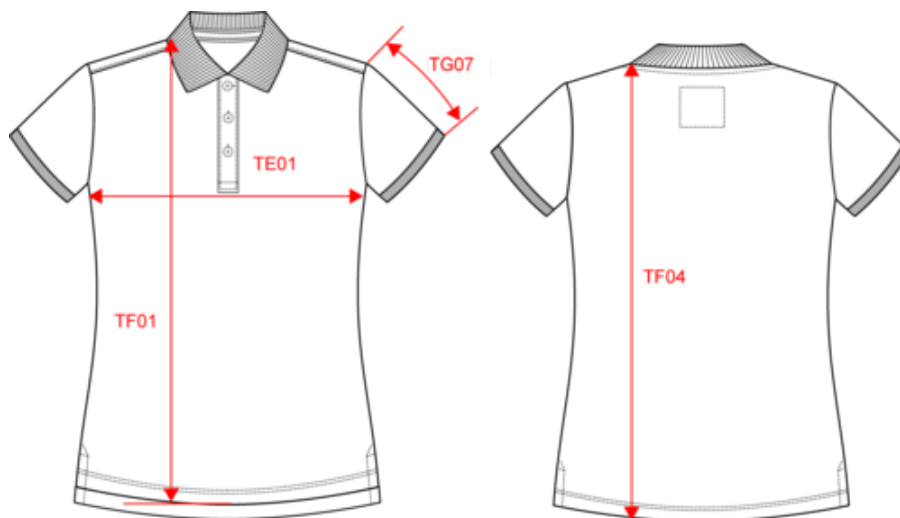

KARIBAN

KV2207

Ladies' vintage short sleeve polo shirt

- Faded look for a unique and trendy style.
- Contemporary, casual style.
- Vintage Collection. NO LABEL.

100% cotton (Ash Heather : 98 % cotton / 2 % viscose). "Vintage" look piqué knit. Ribbed neck. Double herringbone will taped neck and side slits. Placket with 3 contrasting buttons. Twin needle finish at hem and ribbed cuffs. This product has been specially treated and appears intentionally aged. This manufacturing process results in colour variations between products and makes each piece unique. No brand label, only size information for easy relabelling. Certified STANDARD 100 by OEKO-TEX® N° CQ1007/7, IFTH.

KV2207

Ladies' vintage short sleeve polo shirt

Dimensions (cm)

Measurements in cm	XS	S	M	L	XL	XXL
TE01 - 1/2 chest width at 1.5cm below armhole	43.00	46.00	49.00	52.00	55.00	58.00
TF03 - Front total height from HSP	59.50	61.50	63.50	65.50	67.50	69.50
TF04 - Back total height from HSP	60.50	62.50	64.50	66.50	68.50	70.50
TG07 - Short sleeve length	13.50	14.00	14.50	15.00	15.50	16.00

Vintage Navy

RVB : 48,51,71
Pantone C : 533C
Pantone TCX : 19-3921TCX

Logistic

5

30

Sizes	Width (cm)	Height (cm)	Length (cm)	Net weight (kg)	Gross weight (kg)	Pieces/Box	Pieces/Bundle
XS	0.00	0.00	0.00	0.00000	0.00000	30	0
S	0.00	0.00	0.00	0.00000	0.00000	30	0
M	0.00	0.00	0.00	0.00000	0.00000	30	0
L	0.00	0.00	0.00	0.00000	0.00000	30	0
XL	0.00	0.00	0.00	0.00000	0.00000	30	0
XXL	0.00	0.00	0.00	0.00000	0.00000	30	0