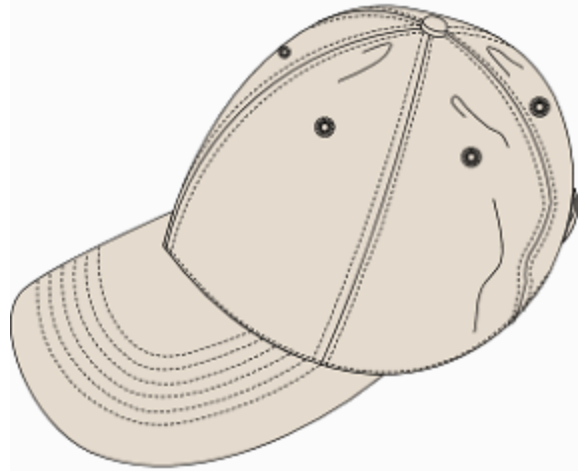

**REFERENCE :** KP200

**SIZES :** U

**COMPOSITION :**

Main fabric : Brushed organic cotton twill 260 100% organic cotton

**FABRIC CONSTRUCTION AND FINISHING :**

Washed

**ARTICLE WEIGHT :**

70gr/pc

DESCRIPTION		COLORS	PANTONE SERIGRAPHIE
<b>Français :</b> Casquette bio <b>English :</b> "Bio" cap <b>Nederlands :</b> "Bio" pet <b>Deutsch :</b> Bio Kappe <b>Español :</b> Gorra bio <b>Italiano :</b> Cappellino bio <b>Português :</b> Boné "Bio" de 6 painéis		Natural	Warm gray 1C
MEASUREMENT			
Description	U		
H10 Tour de tête / Head measurement	58		
CARE LABEL			
PACKING			
Box	100 pcs / box U => L:51cm W:45cm H:36cm GW:9.50kg NW:7.50kg		