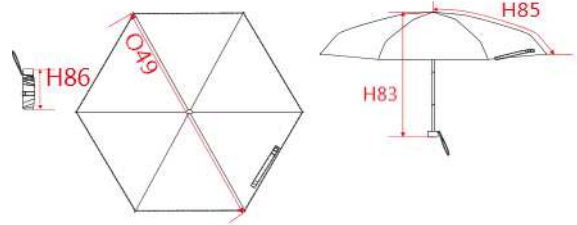

REFERENCE : KI2016

SIZES : U

COMPOSITION :

Main fabric : Polyester 210T 100%polyester

Material 1 : Aluminium quality For part of the shaft and ribs. 100%aluminium

Material 2 : Metal quality For tips (ending part of the ribs)+part of the ribs. 100%metal

Material 3 : Fiberglass quality For part of the ribs. 100%fiber glass

Material 4 : PP plastic quality with rubber coating For handle + top tip. 100%polypropylene

ARTICLE WEIGHT :

189,2 gr/pc

DESCRIPTION		COLORS	PANTONE SERIGRAPHIE
Français : Mini parapluie pliable		Black	Black
English : Foldable mini umbrella		Navy	296C
Nederlands : Opvouwbare miniparaplu		Red	1795C
Deutsch : Kleiner Taschenschirm		Royal blue	287C
Español : Miniparaguas plegable		Slate grey	424C
Italiano : Ombrellino pieghevole		White	White
Português : Mini chapéu de chuva dobrável			

MEASUREMENT							
Description	U						
H86 Height of the umbrella when folded	17						
O49 Diameter of the umbrella	93						
H85 Length of the umbrella's ribs	54						
H83 Height of the umbrella's shaft	53						

PACKING	
Box	20 pcs / box Size => L:30,5cm W:19cm H:17cm GW: NW:3,784Kg