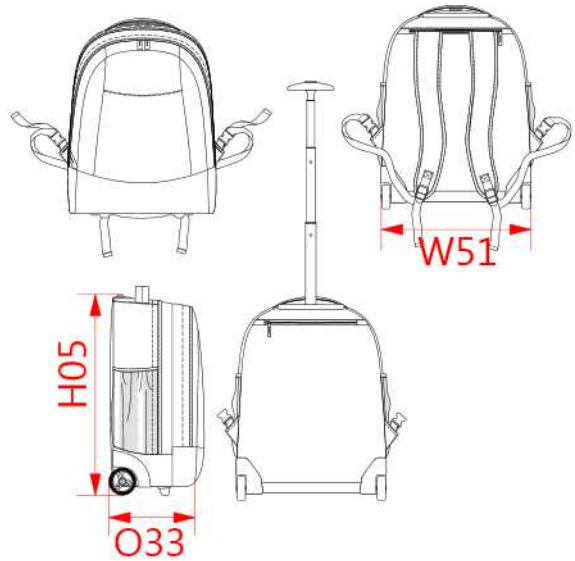

REFERENCE : KI0817

SIZES : U

COMPOSITION :

Main fabric : Polyester Jacquard 800D PVC backing 100% polyester

Lining : Polyester 210D PU backing - 75 As inside lining. 100% polyester

Mesh 1 : Polyester mesh - 150 On lateral pockets. 100% polyester

Fabric 2 : Polyester puffy mesh On back side of the bag. 100% polyester

Fabric 1 : Polyester 600D PVC backing On back side of the top handle. 100%polyester

FABRIC CONSTRUCTION AND FINISHING :

PVC backing

ARTICLE WEIGHT :

2050 gr/pc

DESCRIPTION	
Français : Sac / sac à dos trolley trille cabine	
English : Business cabin size trolley / backpack	
Nederlands : Zakelijke cabine trolley /rugzak	
Deutsch : Business-Kabinentrolley / Rucksack	
Español : Mochila / Borsa trolley tamaño cabina.	
Italiano : Zaino trolley system.	
Português : Mochila / trolley tamanho cabine	

COLORS	PANTONE SERIGRAPHIE
Black	Black

MEASUREMENT	
Description	U
H05 Hauteur totale / Total height	44
W51 Total width	36,50
O33 Deep of bottom part	24

PACKING	
Box	6 pcs / box U => L:68cm W:38cm H:47cm GW:13,3Kg NW:12,3Kg