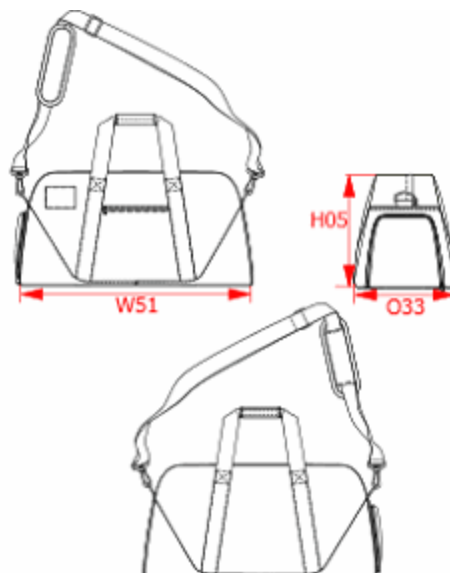

REFERENCE : KI0610

SIZES : U

COMPOSITION :

Main fabric : Polyester 600D PVC backing 100%polyester

Main fabric : Polyester 600D PVC backing As contrast fabric color. 100%polyester

Lining : Polyester 210D PU backing As lining for lateral pocket + inner carton board. 100%polyester

Padding : Special PAD for shoulder & shoulder straps of backpacks On inside of shoulder pad.

FABRIC CONSTRUCTION AND FINISHING :

Polyester 600D PVC backing

ARTICLE WEIGHT :

870 gr/pc

DESCRIPTION		COLORS	PANTONE SERIGRAPHIE
Français : Sac de voyage		Black	Black
English : Travel bag		Burnt lime / Dark grey	583C / 432C
Nederlands : Travel bag		Royal blue / Dark grey	287C / 432C
Deutsch : Duffeltasche		Navy	296C
Español : Bolsa de viaje		Red / Black	1795C / Black
Italiano : Borsa sportiva o tempo libero			
Português : Saco duffle			
MEASUREMENT			
Description	U		
H05 Hauteur totale / Total height	32		
W51 Total width	70		
O33 Deep of bottom part	30		
PACKING			
Box	20 pcs / box U => L:51cm W:41cm H:53cm GW:19,8kg NW:17,4kg		