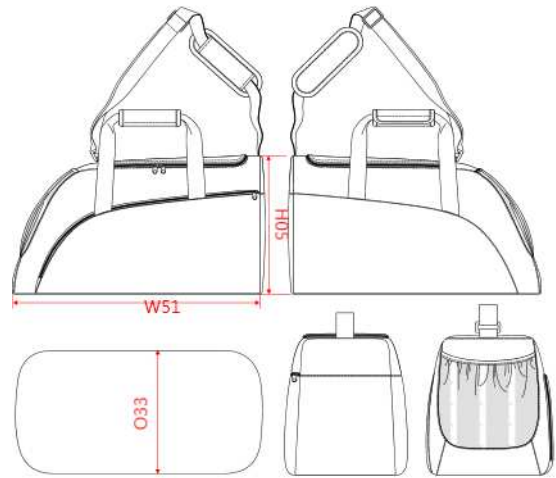

REFERENCE : KI0607

SIZES : U

COMPOSITION :

Main fabric : Polyester 600D PU backing 100%polyester
 Fabric 1 : Polyester Ripstop 600 PU backing As contrast fabric 100%polyester
 Mesh : Polyester mesh 145 For lateral pocket. 100%polyester
 Lining : Polyester 210D PU backing - 75 As lining for inside front pocket + inside bottom panel + inside panel of hand protection shape on handles. 100%polyester
 Padding : special PAD for shoulder & shoulder straps of backpacks Thicknes 4mm. On Inside of shoulder and handles protection shapes + bottom panel of the bag. PE

FABRIC CONSTRUCTION AND FINISHING :

Polyester 600D PU backing

ARTICLE WEIGHT :

300 gr/pc

DESCRIPTION	
Français :	Sac de sport
English :	Sports bag
Nederlands :	Sports bag
Deutsch :	Sporttasche
Español :	Bolsa deportiva
Italiano :	Borsa sportiva
Português :	Saco de desporto

MEASUREMENT	
Description	U
H05 Hauteur totale / Total height	31
W51 Total width	55
O33 Deep of bottom part	27

PACKING	
Box	25 pcs / box U => L:60cm W:35cm H:48cm GW:9kg NW:7,5kg