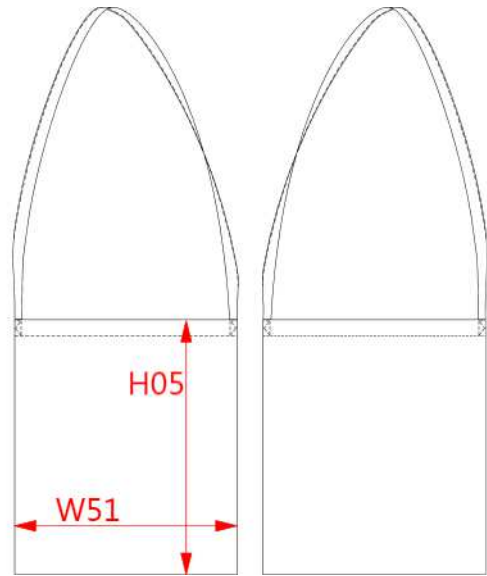

REFERENCE : KI0203

SIZES : U

COMPOSITION :

Main fabric : Cotton woven 130 100%cotton

FABRIC CONSTRUCTION AND FINISHING :

Cotton woven 130

ARTICLE WEIGHT :

60 gr/pc

DESCRIPTION								COLORS		PANTONE SERIGRAPHIE	
Français : Sac shopping								Black		Black	
English : Shopper in cotton								Burnt lime		583C	
Nederlands : Shopper in cotton								Dark royal blue		654C	
Deutsch : Baumwoll-shopper-Tasche								Natural		Warm gray 1C	
Español : Bolsa en algodón								Orange		1495C	
Italiano : Shopper in cotone								Red		1795C	
Português : Saco de compras								White		White	
Navy										296C	
Fuchsia										219C	
Yellow										109C	
Cool grey										Cool grey 1C	
MEASUREMENT											
Description		U									
H05 Hauteur totale / Total height		42									
W51 Total width		37									
PACKING											
Box		200 pcs / box									
		U => L:45cm W:39cm H:27,5cm GW:15kg NW:12kg									