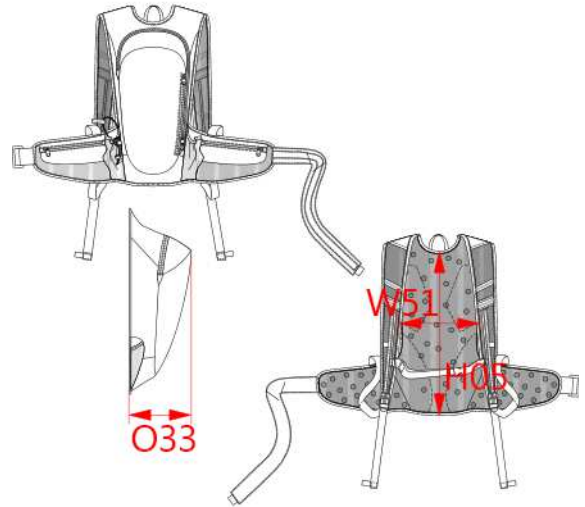

REFERENCE : KI0134

SIZES : U

COMPOSITION :

Main fabric : Polyester ripstop 300D PU backing 100% polyester
 Main fabric : Polyester ripstop 300D PU backing As contrast color fabric. 100%polyester
 Lining : Polyester 210D PU backing - 75 As inside lining of back panel + front pocket. 100%polyester
 Mesh : Polyester mesh - 60 On back panel. 100%polyester
 Mesh : Polyester puffy mesh On shoulder straps. 100% polyester
 Mesh : Polyester mesh - 50 On lateral bottom pockets. 100% polyester

FABRIC CONSTRUCTION AND FINISHING :

PU backing

ARTICLE WEIGHT :

280 gr/pc

DESCRIPTION	
Français :	Sac à dos ultratrail / trekking
English :	Ultra trail/trekking backpack
Nederlands :	Ultratrail / trekkingrugzak
Deutsch :	Ultra-Trail / trekking-Rucksack
Español :	Mochila ultratrail / trekking
Italiano :	Zaino ultra trail / trekking
Português :	Mochila ultra-trail / caminhada

COLORS	PANTONE SERIGRAPHIE
Black	Black
Royal blue / Dark grey	287C / 432C
Burnt lime / Slate grey	583C / 424C

MEASUREMENT	
Description	U
H05 Hauteur totale / Total height	44
W51 Total width	23
O33 Deep of bottom part	19

PACKING	
Box	30 pcs / box Size => L:52cm W:34cm H:53cm GW: NW:8,4kg