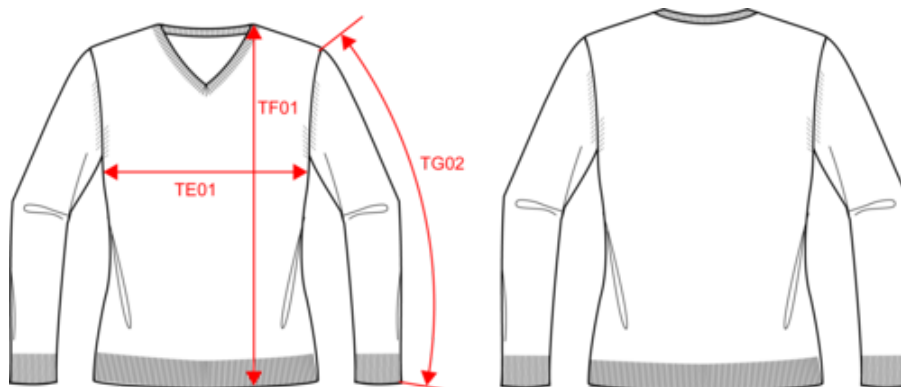

KARIBAN

K966

Ladies' V-neck jumper

Dimensions (cm)

Measurements in cm	XS	S	M	L	XL	XXL	3XL
TE01 - 1/2 chest width at 1.5cm below armhole	42.00	45.00	48.00	51.00	54.00	57.00	60.00
TF01 - Total height from HSP	61.50	63.50	65.50	67.50	69.50	71.50	73.50
TG02 - Long sleeve length	59.00	60.00	61.00	62.00	63.00	64.00	65.00