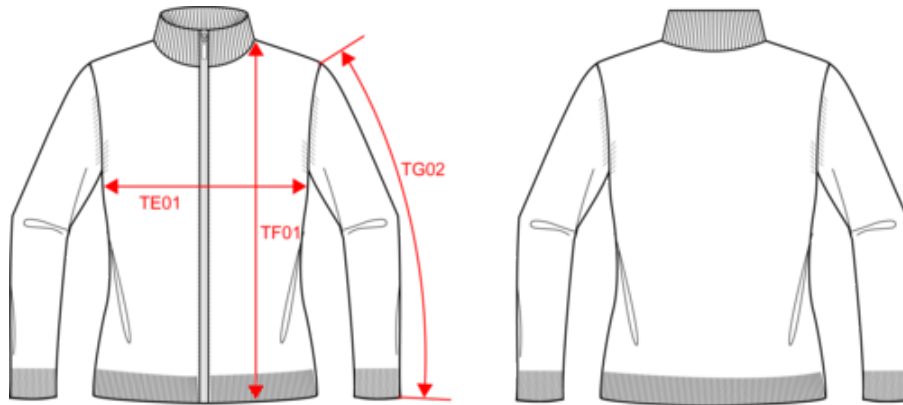

KARIBAN

K962

Ladies' full zip cardigan

- Relaxed feel for a casual professional outfit.
- Slim fit which adapts to suit the feminine silhouette.
- Thick and comfortable.

50% cotton/50% acrylic. Shaped style. Double layer cadet collar. Smoke effect full zip front. Taped neck. Certified STANDARD 100 by OEKO-TEX® N° CQ 1007/7, IFTH. Average weight size M : 362g.

K962

Ladies' full zip cardigan

Dimensions (cm)

| Measurements in cm | XS | S | M | L | XL | XXL | 3XL |
|---|-------|-------|-------|-------|-------|-------|-------|
| TE01 - 1/2 chest width at 1.5cm below armhole | 42.00 | 45.00 | 48.00 | 51.00 | 54.00 | 57.00 | 60.00 |
| TF01 - Total height from HSP | 59.00 | 61.00 | 63.00 | 65.00 | 67.00 | 69.00 | 71.00 |
| TG02 - Long sleeve length | 59.00 | 60.00 | 61.00 | 62.00 | 63.00 | 64.00 | 65.00 |