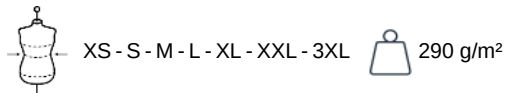

KARIBAN

K962

Ladies' full zip cardigan

- Relaxed feel for a casual professional outfit.
- Slim fit which adapts to suit the feminine silhouette.
- Thick and comfortable.

50% cotton/50% acrylic. Shaped style. Double layer cadet collar. Smoke effect full zip front. Taped neck. Certified STANDARD 100 by OEKO-TEX® N° CQ 1007/7, IFTH. Average weight size M : 362g.