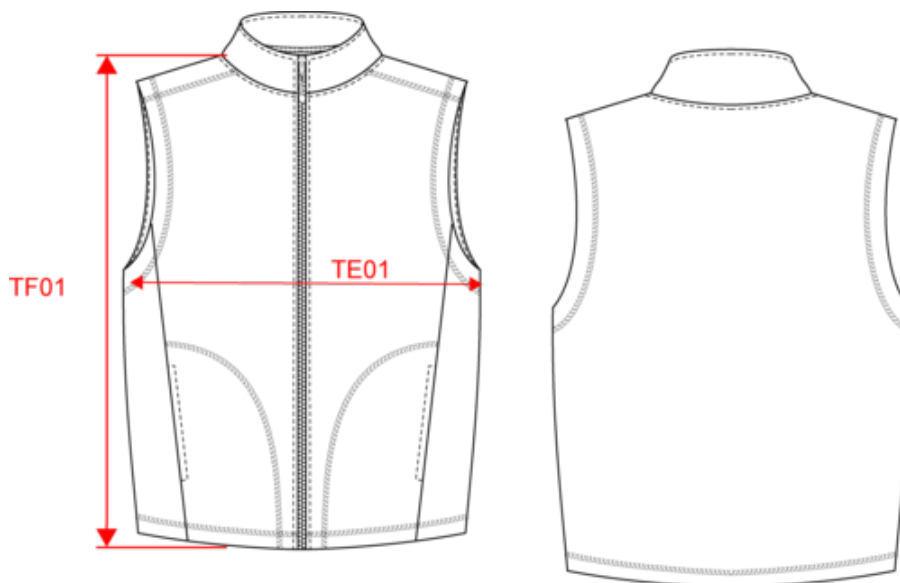

KARIBAN

K913

Luca > Men's microfleece gilet

- Lightweight and warm at the same time.
- Anti-pilling treatment: maintains its smooth and soft appearance over time.
- Many colours available.

100% polyester microfleece with anti pill finish. Zip through front. 2 side pockets with cover stitch. Certified STANDARD 100 by OEKO-TEX® N° CQ1007/8, IFTH.

K913

Luca > Men's microfleece gilet

Dimensions (cm)

Measurements in cm	S	M	L	XL	XXL	3XL	4XL	5XL
TE01 - 1/2 chest width at 1.5cm below armhole	53.00	56.00	59.00	62.00	65.00	68.00	71.00	74.00
TF01 - Total height from HSP	69.00	71.00	73.00	75.00	77.00	79.00	81.00	83.00