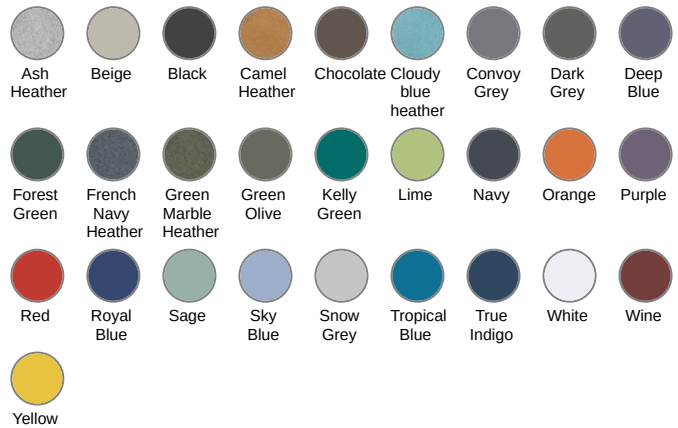

KARIBAN

K913

Luca > Men's microfleece gilet

- Lightweight and warm at the same time.
- Anti-pilling treatment: maintains its smooth and soft appearance over time.
- Many colours available.

100% polyester microfleece with anti pill finish. Zip through front. 2 side pockets with cover stitch. Certified STANDARD 100 by OEKO-TEX® N° CQ1007/8, IFTH.

More information

Logistic

Country of origin

Customs code

Washing instructions

Also available in version