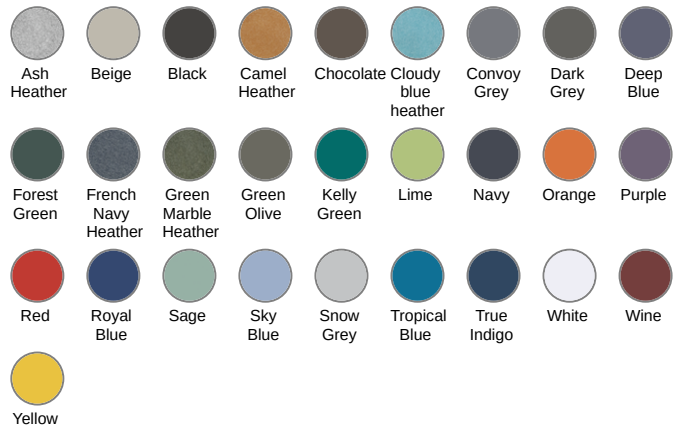

KARIBAN

K912

Enzo > Zip neck microfleece jacket

- Hard-wearing and easy-care.
- Thickness: heat retention.
- Anti-pilling treatment: maintains its smooth and soft appearance over time.

100% polyester microfleece with anti pill finish. Zip neck. Side pockets. Certified STANDARD 100 by OEKO-TEX® CQ1007/8, IFTH.

XS - S - M - L - XL - XXL - 3XL - 4XL - 5XL

300 g/m²

More information

Logistic

1

10

CN - China
BD - Bangladesh

Country of origin

Customs code

61103099

Washing instructions

Ash Heather	Beige	Black	Camel Heather	Chocolate	Cloudy blue heather	Convoy Grey	Dark Grey	Deep Blue
Forest Green	French Navy Heather	Green Marble Heather	Green Olive	Kelly Green	Lime	Navy	Orange	Purple
Red	Royal Blue	Sage	Sky Blue	Snow Grey	Tropical Blue	True Indigo	White	Wine
Yellow