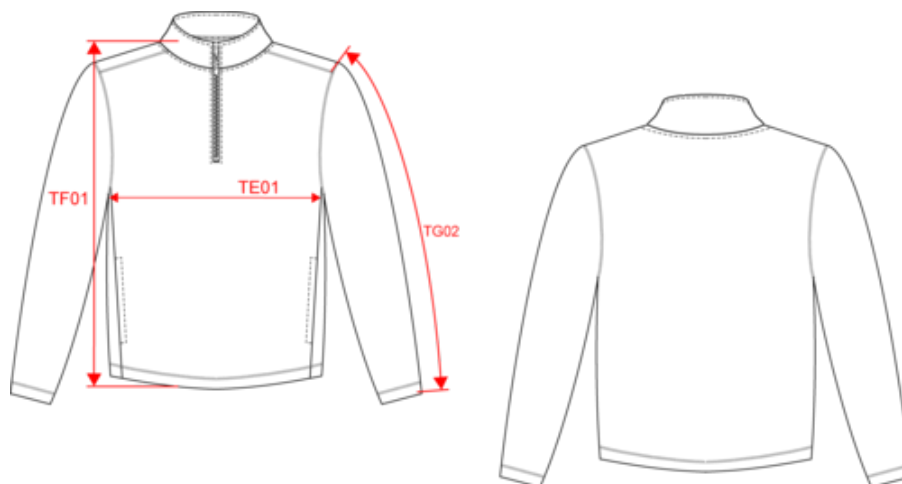

## Dimensions (cm)

Measurements in cm	XS	S	M	L	XL	XXL	3XL	4XL	5XL
TE01 - 1/2 chest width at 1.5cm below armhole	50.00	53.00	56.00	59.00	62.00	65.00	68.00	71.00	74.00
TF01 - Total height from HSP	67.25	69.25	71.25	73.25	75.25	77.25	79.25	81.25	83.25
TG02 - Long sleeve length	63.50	64.50	66.00	67.50	69.00	70.50	72.00	73.50	75.00