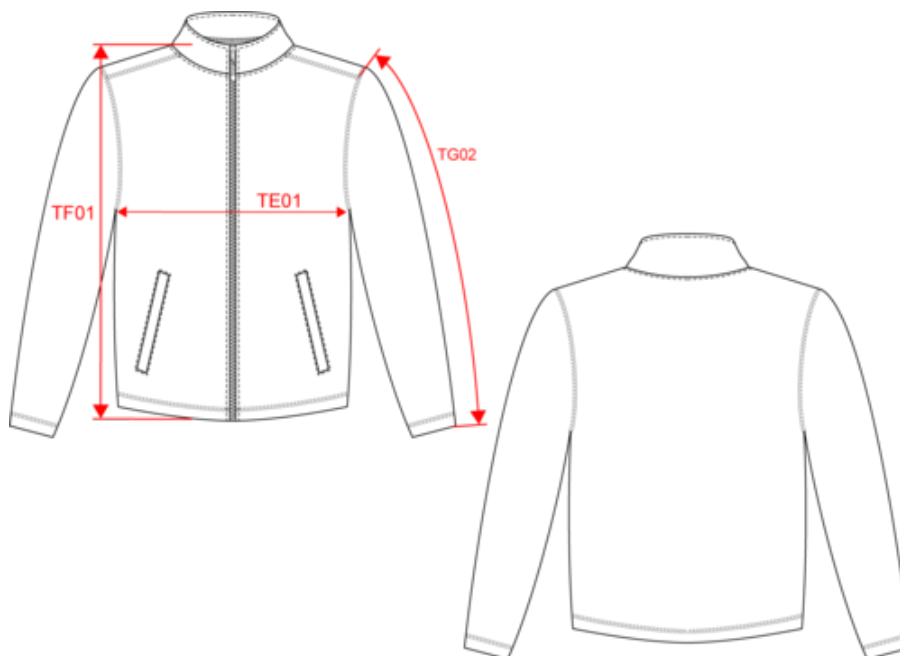

KARIBAN

K911

Falco > Full zip microfleece jacket

- Hard-wearing and easy-care.
- Thickness: heat retention.
- Anti-pilling treatment: maintains its smooth and soft appearance over time.

100% polyester microfleece with anti pill finish. Full zip front. 2 side zipped pockets. Certified STANDARD 100 by OEKO-TEX® CQ1007/8, IFTH.

K911

Falco > Full zip microfleece jacket

Dimensions (cm)

Measurements in cm	S	M	L	XL	XXL	3XL	4XL	5XL
TE01 - 1/2 chest width at 1.5cm below armhole	53.00	56.00	59.00	62.00	65.00	68.00	71.00	74.00
TF01 - Total height from HSP	69.00	71.00	73.00	75.00	77.00	79.00	81.00	83.00
TG02 - Long sleeve length	64.00	65.50	67.00	68.50	70.00	71.50	73.00	74.50