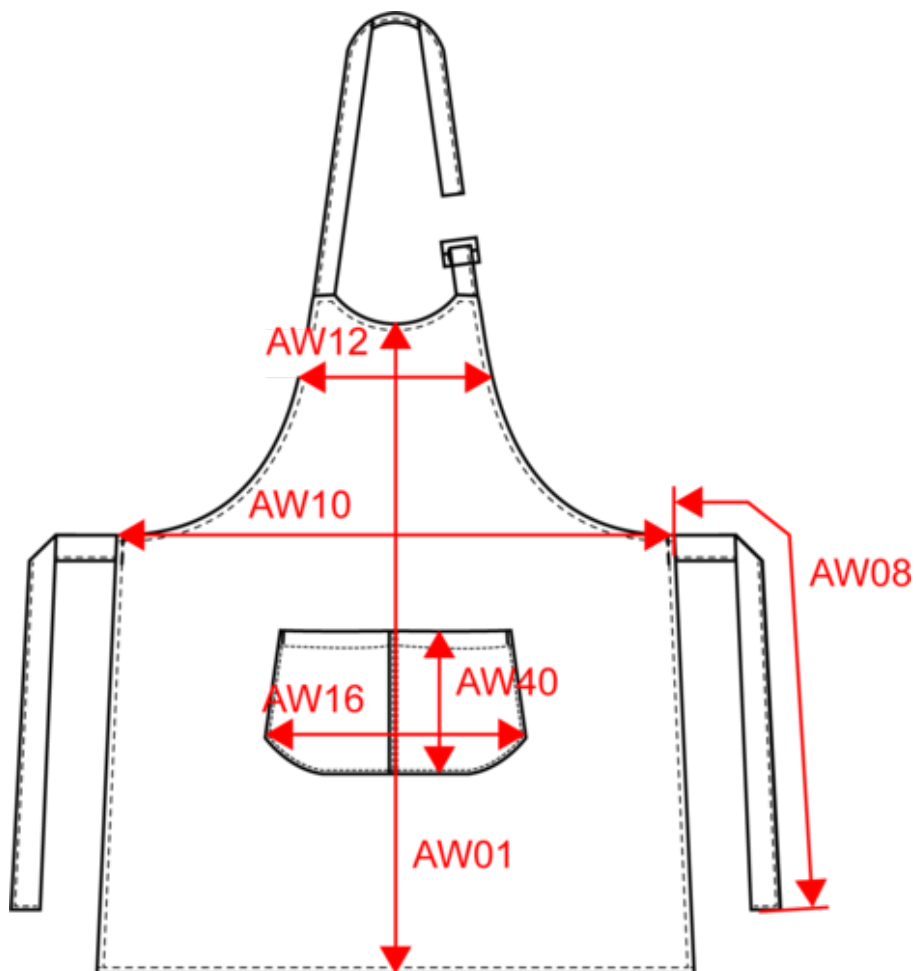

# KARIBAN

K890

Polyester cotton apron with pocket

Dimensions (cm)

| Measurements in cm                                 | One size |
|--|----------|
| AW10 - Apron waist width                           | 76.00    |
| AW12 - Apron chest width at 19cm from front middle | 37.00    |
| AW16 - Pocket bottom width                         | 36.00    |
| AW17 - Pocket height at highest point              | 20.00    |