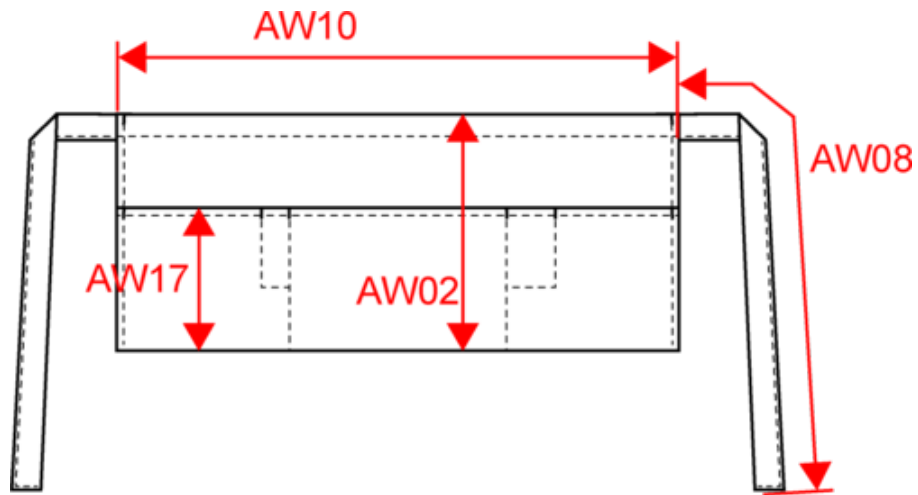

### Dimensions (cm)

Measurements in cm	One size
AW02 - Total height	26.00
AW08 - Apron waist strap length	82.00
AW10 - Apron waist width	70.00
AW17 - Pocket height at highest point	20.00