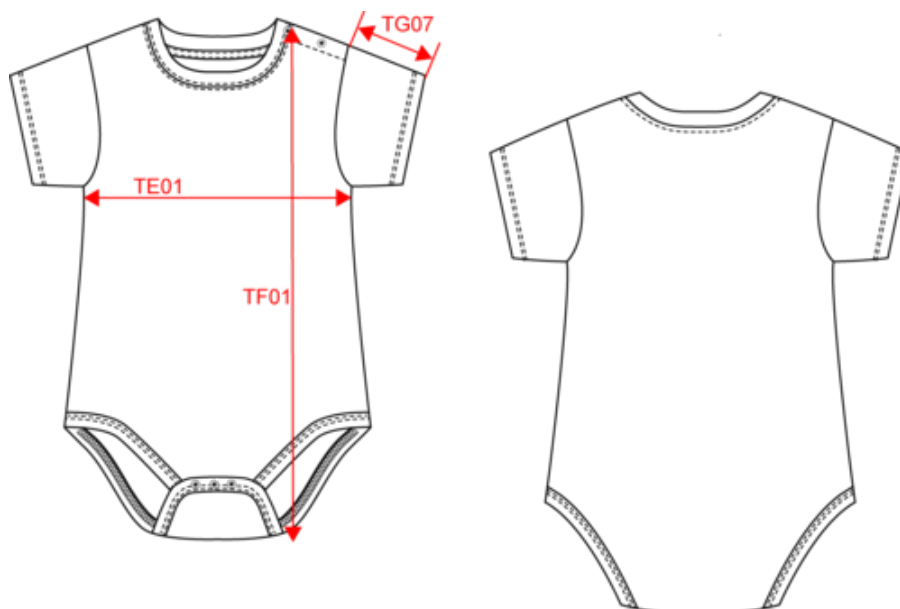

KARIBAN

K831

Babies' SHORT-SLEEVED bodysuit

- Lightweight and supple, extremely comfortable.
- Enzyme-washed for excellent printability.
- 3 press stud crotch fastening.

100% enzyme-washed cotton jersey (Oxford Grey : 90% cotton/10% viscose). Crew neck with 2 shoulder press studs. 3 press studs at bottom. Ribbed neck and leg openings. Certified STANDARD 100 by OEKO-TEX® N° CQ 1007/7, IFTH.

K831

Babies' SHORT-SLEEVED bodysuit

Dimensions (cm)

Measurements in cm	3M	6M	9M	12M	18M	24M
TE01 - 1/2 chest width at 1.5cm below armhole	20.00	21.35	22.65	24.00	24.85	25.75
TF01 - Total height from HSP	35.75	37.25	38.75	40.25	42.25	44.20
TG07 - Short sleeve length	6.00	6.75	7.50	8.25	8.65	9.05