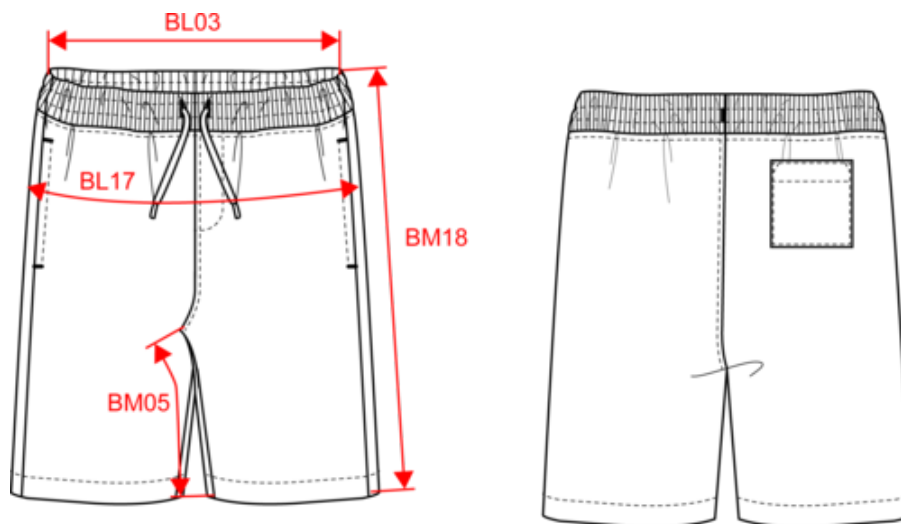

80% organic cotton / 20% post-consumer recycled polyester. Oxford Grey 75% organic cotton / 25% post-consumer recycled polyester. French terry LST (Low Shrinkage Terry). Fabric: enzyme washed. 2 side pockets and 1 back patch pocket. Elasticated 1x1 ribbed waistband with matching flat drawstring and metal tip finish. No brand label, only size tag for easy decoration access. Certified STANDARD 100 by OEKO-TEX® N° CQ1007/8, IFTH.

XS - S - M - L - XL - XXL - 3XL - 4XL

300 g/m²

LST **No LaBel** 

More information

Logistic

1

20

PK - Pakistan

K757

Men's eco-friendly French terry bermuda shorts

Dimensions (cm)

Measurements in cm	XS	S	M	L	XL	XXL	3XL	4XL
BL03 - 1/2 elasticated waist width relaxed (front over back)	34.00	36.00	38.00	40.00	43.00	46.00	49.00	52.00
BL17 - 1/2 hip width (measured parallel to waistband)	45.00	48.00	51.00	54.00	57.00	60.00	63.00	66.00
BM05 - Inseam length	20.50	20.50	20.75	21.00	21.25	21.50	21.75	22.00
BM18 - Side length (waistband included)	44.00	45.00	46.00	47.00	48.00	49.00	50.00	51.00

Oxford Grey

RVB :
Pantone C : Based on Cool gray 7C
Pantone TCX : Based on 16-3850TCX

Logistic

1

20

Sizes	Width (cm)	Height (cm)	Length (cm)	Net weight (kg)	Gross weight (kg)	Pieces/Box	Pieces/Bundle
XS	40.00	20.00	60.00	5.40000	6.50000	20	1
S	40.00	20.00	60.00	5.80000	6.90000	20	1
M	40.00	20.00	60.00	6.20000	7.30000	20	1
L	40.00	20.00	60.00	6.50000	7.60000	20	1
XL	40.00	22.00	60.00	6.90000	8.00000	20	1
XXL	40.00	22.00	60.00	7.30000	8.50000	20	1
3XL	40.00	22.00	60.00	7.50000	8.80000	20	1
4XL	40.00	22.00	60.00	8.00000	9.20000	20	1