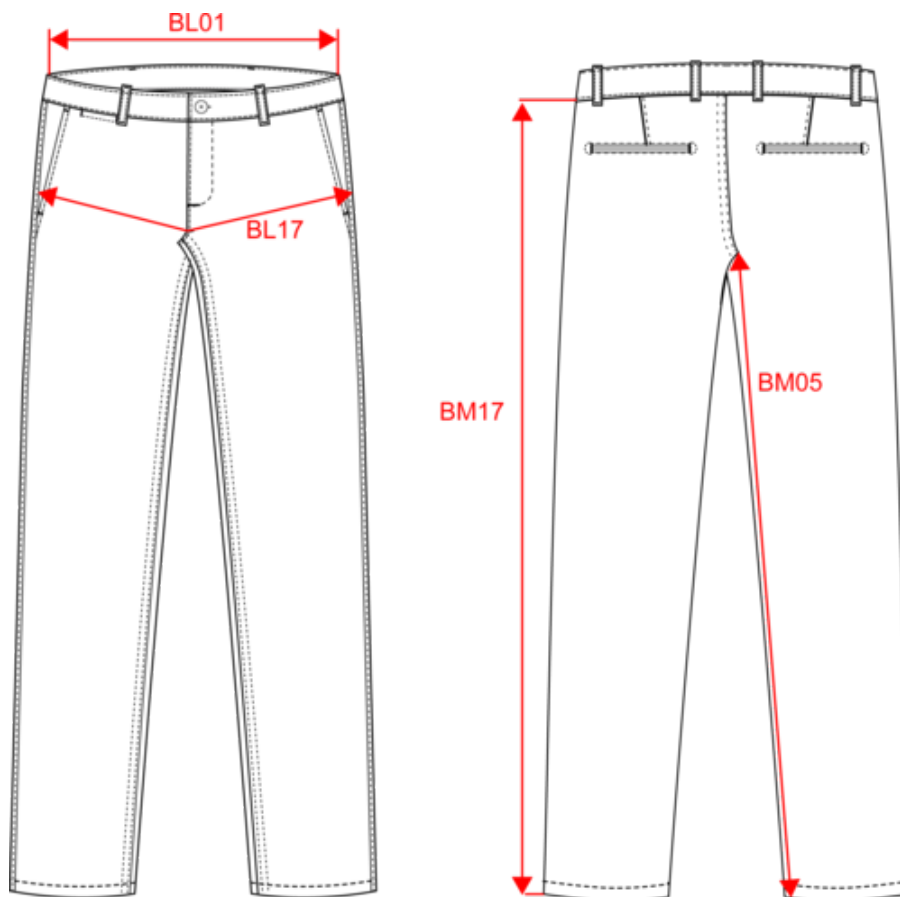

KARIBAN

K741

Ladies' chino trousers

- Enzyme-washed fabric for excellent printability and optimum comfort.
- Modern, fashionable fit.
- Slightly stretch fabric for greater comfort.

98% cotton twill / 2% elastane. Enzyme-washed fabric for optimal comfort. 2 Italian side pockets and 1 ticket pocket. 2 back pockets with piping and reinforced seams. Buttoned and zip fastening. Waistband with belt loops. Modern style. This product has been specially treated and appears intentionally aged. This manufacturing process results in colour variations between products and makes each piece unique.

Washing instructions

Also available in version

K740

KARIBAN

K741

Ladies' chino trousers

Dimensions (cm)

Measurements in cm	34	36	38	40	42	44	46	48
BL01 - 1/2 waist width (buttoned up and front band over back band)	35.40	37.00	39.00	41.00	43.00	45.00	47.00	49.00
BL17 - 1/2 hip width (measured parallel to waistband)	45.00	47.00	49.00	51.00	53.00	55.00	57.00	59.00
BM05 - Inseam length	83.00	83.00	83.00	83.50	83.50	84.00	84.00	84.50
BM17 - Side length (waistband excluded)	99.50	100.00	100.50	101.50	102.00	103.00	103.50	104.50

Taille fabricant	Pays-Bas	Italie	Portugal	Espagne	Royaume-Uni	Allemagne
32 FR	30 NL	36 IT	32 PT	32 ES	6 UK	30 DE
34 FR	32 NL	38 IT	34 PT	34 ES	8 UK	32 DE
36 FR	34 NL	40 IT	36 PT	36 ES	10 UK	34 DE
38 FR	36 NL	42 IT	38 PT	38 ES	12 UK	36 DE
40 FR	38 NL	44 IT	40 PT	40 ES	14 UK	38 DE
42 FR	40 NL	46 IT	42 PT	42 ES	16 UK	40 DE
44 FR	42 NL	48 IT	44 PT	44 ES	18 UK	42 DE
46 FR	44 NL	50 IT	46 PT	46 ES	20 UK	44 DE
48 FR	46 NL	52 IT	48 PT	48 ES	22 UK	46 DE
50 FR	48 NL	54 IT	50 PT	50 ES	24 UK	48 DE