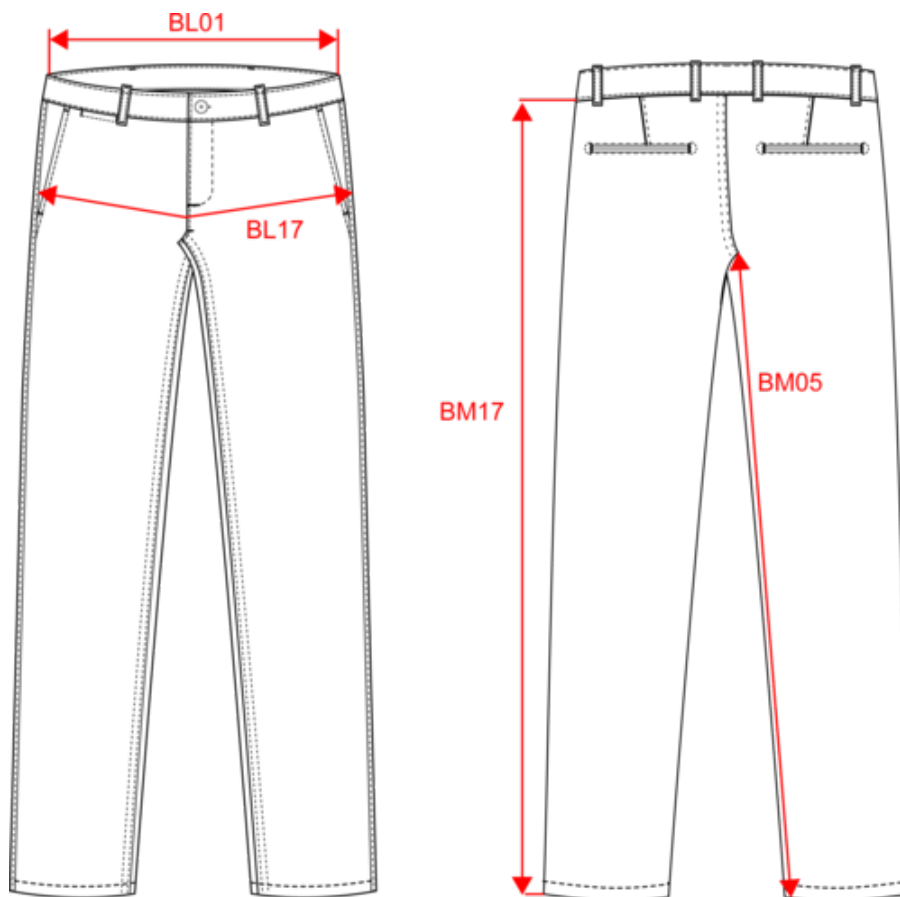

KARIBAN

K740

Men's chino trousers

- Enzyme-washed fabric for excellent printability and optimum comfort.
- Modern, fashionable fit.
- Slightly stretch fabric for greater comfort.

98% cotton twill / 2% elastane. Enzyme-washed fabric for optimal comfort. 2 Italian side pockets including 1 with a coin pocket and a ticket pocket. 2 back pockets with piping and reinforced seams. Buttoned and zip fastening. Waistband with belt loops. Modern style. This product has been specially treated and appears intentionally aged. This manufacturing process results in colour variations between products and makes each piece unique.

26 UK (36 FR) 28 UK (38 FR) 30 UK (40 FR) 32 UK (42 FR) 34 UK (44 FR)

More information

Logistic

BD - Bangladesh

Customs code

62034235

Washing instructions

Also available in version

K741

KARIBAN

K740

Men's chino trousers

Dimensions (cm)

Measurements in cm	36	38	40	42	44	46	48	50	52	54
BL01 - 1/2 waist width (buttoned up and front band over back band)	38.00	40.00	42.00	44.00	46.60	49.10	51.60	54.10	56.60	59.20
BL17 - 1/2 hip width (measured parallel to waistband)	47.00	49.00	51.00	53.00	55.00	57.00	59.00	61.00	63.00	65.00
BM05 - Inseam length	83.75	84.00	84.25	84.50	85.00	85.25	85.50	85.75	86.00	86.25
BM17 - Side length (waistband excluded)	102.65	103.40	104.00	105.00	105.50	106.50	107.20	108.00	108.70	109.50

Taille fabricant	Pays-Bas	Italie	Portugal	Espagne	Royaume-Uni	Allemagne
34 FR	40 NL	38 IT	34 PT	34 ES	24 UK	40 DE
36 FR	42 NL	40 IT	36 PT	36 ES	26 UK	42 DE
38 FR	44 NL	42 IT	38 PT	38 ES	28 UK	44 DE
40 FR	46 NL	44 IT	40 PT	40 ES	30 UK	46 DE
42 FR	48 NL	46 IT	42 PT	42 ES	32 UK	48 DE
44 FR	50 NL	48 IT	44 PT	44 ES	34 UK	50 DE
46 FR	52 NL	50 IT	46 PT	46 ES	36 UK	52 DE
48 FR	54 NL	52 IT	48 PT	48 ES	38 UK	54 DE
50 FR	56 NL	54 IT	50 PT	50 ES	40 UK	56 DE
52 FR	58 NL	56 IT	52 PT	52 ES	42 UK	58 DE
54 FR	60 NL	58 IT	54 PT	54 ES	44 UK	60 DE
56 FR	62 NL	60 IT	56 PT	56 ES	46 UK	62 DE
58 FR	64 NL	62 IT	58 PT	58 ES	48 UK	64 DE