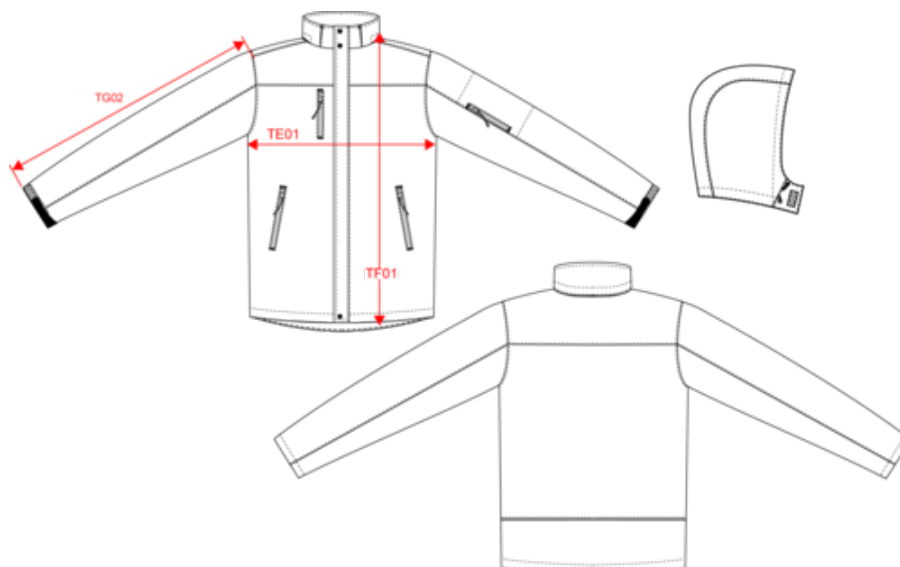

KARIBAN

K650

Men's hooded softshell lined parka

- Inner layer of microfleece for maximum warmth.
- Breathable inner membrane to maintain dryness.
- Three-layer softshell for ideal protection.

95% polyester/5% elastane. Triple-layer bonded fabric. 3000 gsm/24h breathable and 8000 mm water-resistant. Breathable membrane mid layer. Inner layer: microfleece. 100 % polyester quilted lining. Front: 4 zipped pockets (2 side, 1 sleeve, 1 right chest). 2 inner pockets with press studs. Removable 3-panel hood, lined and quilted, adjustable with stoppers. Adjustable cuff with tear release fastening. 1 zip at chest and 1 zip at hem for decoration access. Certified STANDARD 100 by OEKO-TEX® CQ1007/8, IFTH. Average weight size L : 1200g.

K650

Men's hooded softshell lined parka

Dimensions (cm)

Measurements in cm	S	M	L	XL	XXL	3XL	4XL
TE01 - 1/2 chest width at 1.5cm below armhole	55.00	58.00	61.00	64.00	67.00	70.00	73.00
TF01 - Total height from HSP	72.00	74.00	76.00	78.00	80.00	82.00	84.00
TG02 - Long sleeve length	66.00	67.50	69.00	70.50	75.00	73.50	75.00