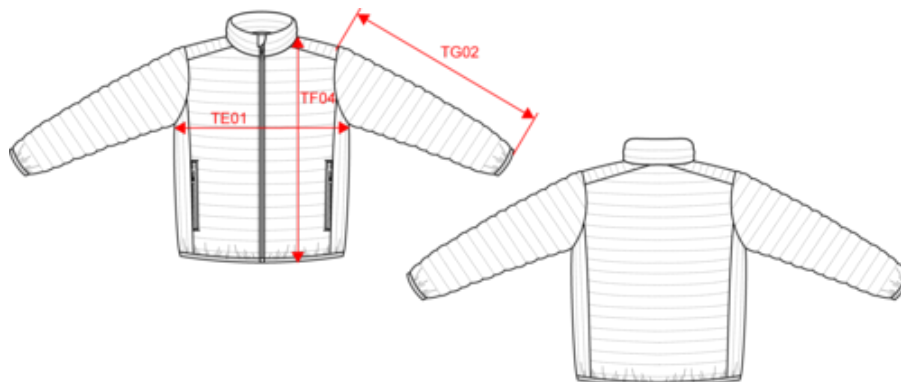

KARIBAN

K6120

Men's lightweight padded jacket

- Practical, warm and super light.
- Hard-wearing, supple and easy-care material.
- Folds up into storage bag.

Plain colors : 100% polyamide. Marl Silver : 70% polyester/ 30% polyamide. Marl Dark Grey: 70% polyamide / 30% polyester. Polyamide inner lining. Warm and ultra-light. Compressible in its storage bag. 2 zipped pockets in front. Contrasting interior: Convoy Grey for Black, Red, Marl Dark Grey and Marl Silver; Navy for Light Royal Blue and Navy; White for White. Certified STANDARD 100 by OEKO-TEX® N° CQ 1007/8, IFTH. Average weight size L : 480g.

K6120

Men's lightweight padded jacket

Dimensions (cm)

Measurements in cm	S	M	L	XL	XXL	3XL	4XL
TA02 - Neck width from HSP to HSP	18.00	18.50	19.00	19.50	20.00	20.50	21.00
TC01 - Armhole height (straight measured)	22.15	22.70	23.25	23.80	24.35	24.90	25.45
TE01 - 1/2 chest width at 1.5cm below armhole	53.00	56.00	59.00	62.00	65.00	68.00	71.00
TF04 - Back total height from HSP	70.00	72.00	74.00	76.00	78.00	80.00	82.00
TG02 - Long sleeve length	68.25	69.25	70.25	71.25	72.25	73.25	74.25